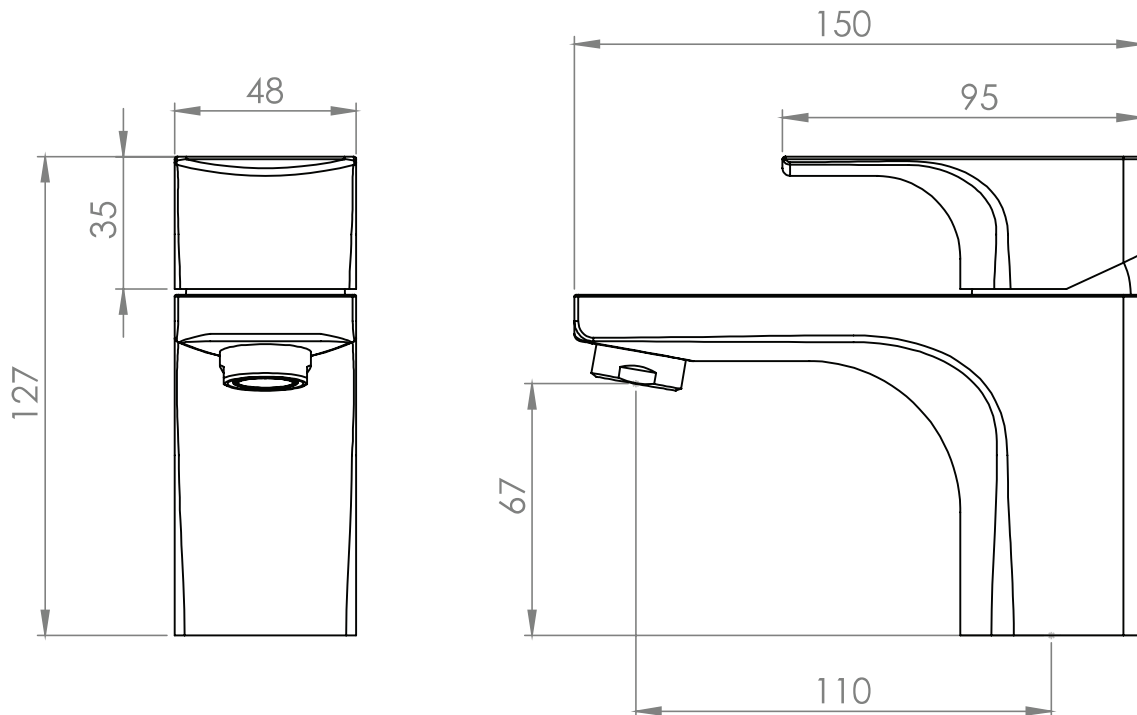

Technical Data Sheet

Siren Mini Basin Mixer - TSN61

TAVISTOCK
inspiring bathrooms

No.	Description	Code	Fixings Included
1	Siren Mini Basin Mixer	TSN61	YES

Min Pressure:	0.3bar
0.1bar	6.8 litres / min
0.3bar	8.2 litres / min
0.4bar	9.6 litres/min
0.5bar	10.9 litres / min
1bar	15.6 litres / min
2bar	22.8 litres / min
3bar	27.6 litres / min

Dimensions - TSN61

Diagrams not to scale. All dimensions in mm (tolerance of +/-5mm)

*Dimensions are subject to change, customers are advised to measure actual product before commencing installation.

FAQs

What is the size of the tap tail connection? The tap tails have a standard 1/2" BSP fixing.

What bore is the tap tail? The tails have a 10mm internal bore.

What length are the tap tails? The tails are 300mm in length.