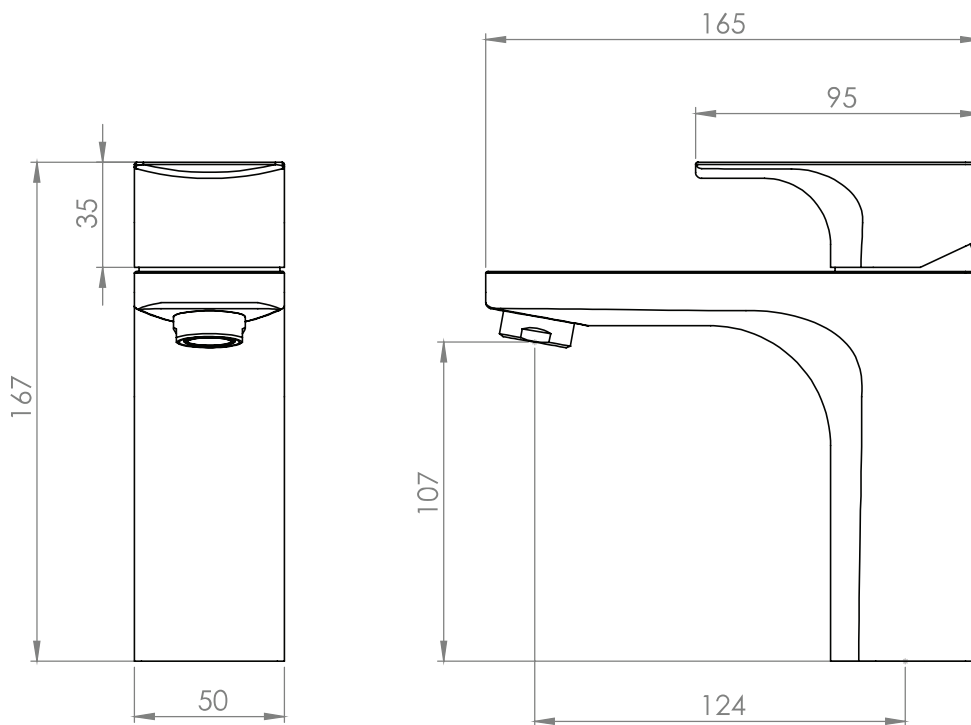

Technical Data Sheet

Siren Basin Mixer - TSN11

TAVISTOCK
inspiring bathrooms

No.	Description	Code	Fixings Included
1	Siren Basin Mixer	TSN11	YES

Min Pressure:	0.3bar
0.1bar	6.4 litres / min
0.3bar	7.6 litres / min
0.4bar	9.3 litres/min
0.5bar	10.6 litres / min
1bar	15.1 litres / min
2bar	21.5 litres / min
3bar	26.6 litres / min

Dimensions - TSN12

Diagrams not to scale. All dimensions in mm (tolerance of +/-5mm)

*Dimensions are subject to change, customers are advised to measure actual product before commencing installation.

FAQs

What is the size of the tap tail connection? The tap tails have a standard 1/2" BSP fixing.

What bore is the tap tail? The tails have a 10mm internal bore.

What length are the tap tails? The tails are 300mm in length.