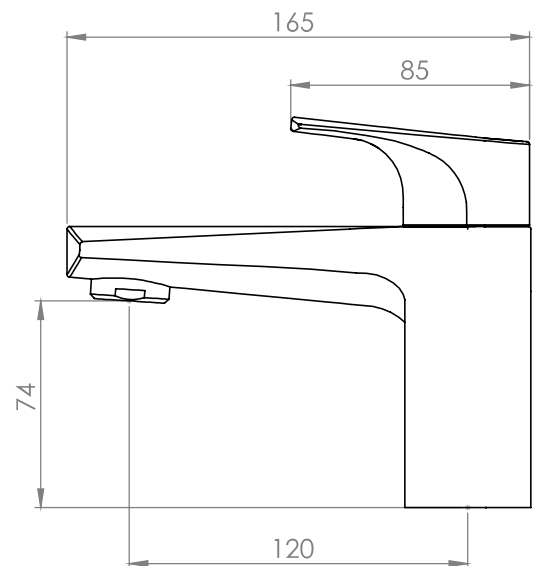

Technical Data Sheet

Strike Bath Shower Mixer - TSE42

TAVISTOCK
inspiring bathrooms

No.	Description	Code	Fixings Included
1	Strike Bath Shower Mixer	TSE42	YES

Min Pressure:	0.3bar
0.2bar	11.7 litres / min
0.3bar	12.6 litres / min
0.4bar	14.0 litres / min
0.5bar	15.5 litres / min
1bar	23.2 litres / min
2bar	32.5 litres / min

Dimensions - TSE42

Diagrams not to scale. All dimensions in mm (tolerance of +/-5mm)

*Dimensions are subject to change, customers are advised to measure actual product before commencing installation.

FAQs

Does the tap come fitted with an aerator? Yes.

What size plumbing fittings are needed for the threaded legs? This product will work with standard 3/4" plumbing fittings.