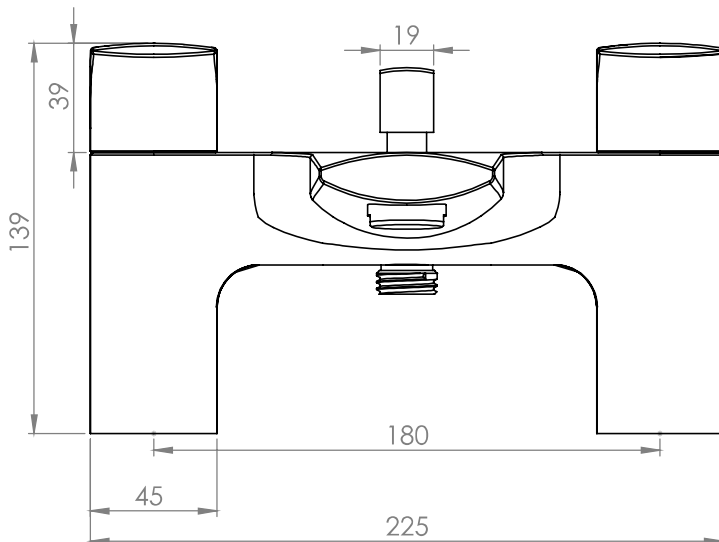

Technical Data Sheet

Strike Bath Shower Mixer - TSE42

TAVISTOCK
inspiring bathrooms

No.	Description	Code	Fixings Included
1	Strike Bath Shower Mixer	TSE42	YES

Min Pressure:	0.3bar
0.2bar	11.7 litres / min
0.3bar	12.6 litres / min
0.4bar	14.0 litres / min
0.5bar	15.5 litres / min
1bar	23.2 litres / min
2bar	32.5 litres / min

Dimensions - TSE42

Diagrams not to scale. All dimensions in mm (tolerance of +/-5mm)

*Dimensions are subject to change, customers are advised to measure actual product before commencing installation.

FAQs

Does the tap come fitted with an aerator? Yes.

What size plumbing fittings are needed for the threaded legs? This product will work with standard 3/4" plumbing fittings.