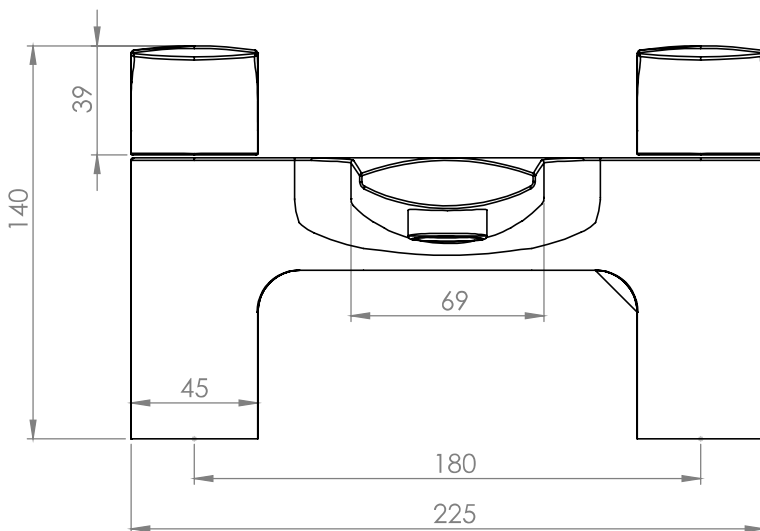

## Strike Bath Filler - TSE32

**TAVISTOCK**  
inspiring bathrooms

No.	Description	Code	Fixings Included
1	Strike Bath Filler	TSE32	YES

Min Pressure:	0.3bar
0.2bar	14.8 litres / min
0.3bar	16.6 litres / min
0.4bar	18.5 litres / min
0.5bar	20.6 litres / min
1bar	28.4 litres / min
2bar	32.5 litres / min

### Dimensions - TSE32

Diagrams not to scale. All dimensions in mm (tolerance of +/-5mm)

\*Dimensions are subject to change, customers are advised to measure actual product before commencing installation.

### FAQs

**Does the tap come fitted with an aerator?** Yes.

**What size plumbing fittings are needed for the threaded legs?** This product will work with standard 3/4" plumbing fittings.