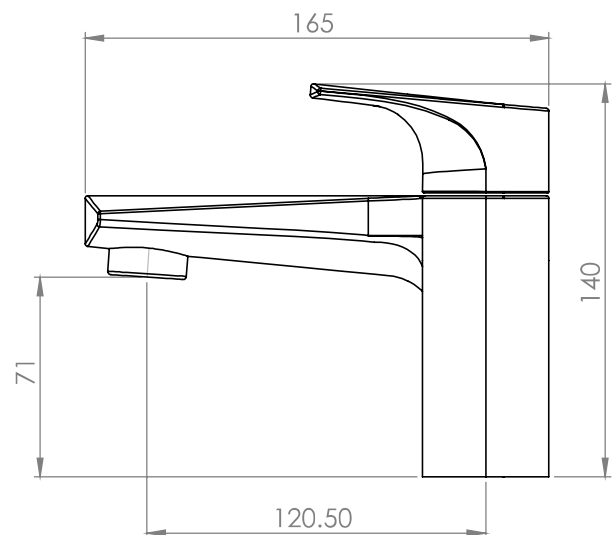

## Strike Bath Filler - TSE32

**TAVISTOCK**  
inspiring bathrooms

No.	Description	Code	Fixings Included
1	Strike Bath Filler	TSE32	YES

Min Pressure:	0.3bar
0.2bar	14.8 litres / min
0.3bar	16.6 litres / min
0.4bar	18.5 litres / min
0.5bar	20.6 litres / min
1bar	28.4 litres / min
2bar	32.5 litres / min

### Dimensions - TSE32

Diagrams not to scale. All dimensions in mm (tolerance of +/-5mm)

\*Dimensions are subject to change, customers are advised to measure actual product before commencing installation.

### FAQs

**Does the tap come fitted with an aerator?** Yes.

**What size plumbing fittings are needed for the threaded legs?** This product will work with standard 3/4" plumbing fittings.