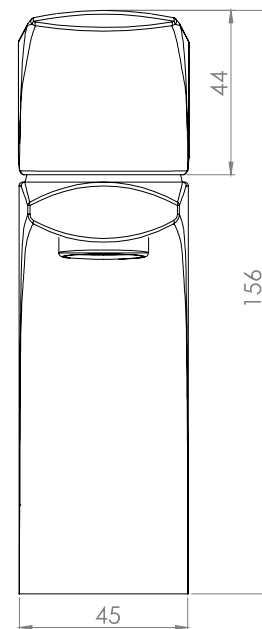

Technical Data Sheet

Strike Basin Mixer - TSE11

TAVISTOCK
inspiring bathrooms

No.	Description	Code	Fixings Included
1	Strike Basin Mixer	TSE11	YES

Min Pressure:	0.3bar
0.2bar	4.9 litres / min
0.3bar	5.6 litres / min
0.4bar	6.2 litres/min
0.5bar	6.8 litres / min
1bar	9.3 litres / min
2bar	12.7 litres / min
3bar	15.2 litres / min

Dimensions - TSE11

Diagrams not to scale. All dimensions in mm (tolerance of +/-5mm)

*Dimensions are subject to change, customers are advised to measure actual product before commencing installation.

FAQs

What is the size of the tap tail connection? The tap tails have a standard 1/2" BSP fixing.

What bore is the tap tail? The tails have a 10mm internal bore.

What length are the tap tails? The tails are 300mm in length.