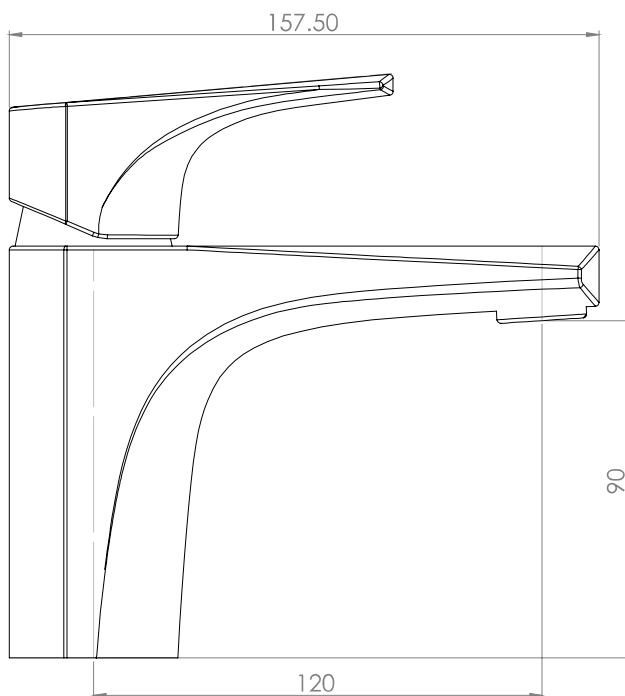

Technical Data Sheet

Strike Basin Mixer - TSE11

TAVISTOCK
inspiring bathrooms

No.	Description	Code	Fixings Included
1	Strike Basin Mixer	TSE11	YES

Min Pressure:	0.3bar
0.2bar	4.9 litres / min
0.3bar	5.6 litres / min
0.4bar	6.2 litres/min
0.5bar	6.8 litres / min
1bar	9.3 litres / min
2bar	12.7 litres / min
3bar	15.2 litres / min

Dimensions - TSE11

Diagrams not to scale. All dimensions in mm (tolerance of +/-5mm)

*Dimensions are subject to change, customers are advised to measure actual product before commencing installation.

FAQs

What is the size of the tap tail connection? The tap tails have a standard 1/2" BSP fixing.

What bore is the tap tail? The tails have a 10mm internal bore.

What length are the tap tails? The tails are 300mm in length.