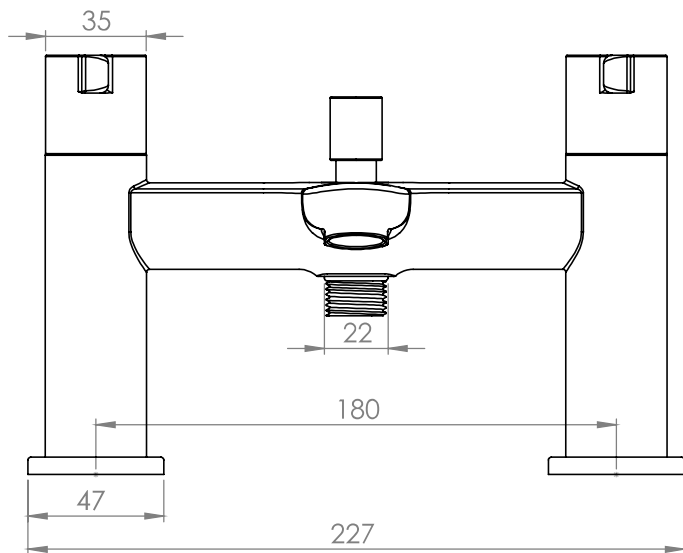

## Revive Bath Shower Mixer - TRV42

**TAVISTOCK**  
inspiring bathrooms

No.	Description	Code	Fixings Included
1	Revive Bath Shower Mixer	TRV42	YES

Min Pressure:	0.3bar
0.2bar	11.7 litres / min
0.3bar	12.6 litres / min
0.4bar	14.0 litres / min
0.5bar	15.5 litres / min
1bar	23.2 litres / min
2bar	32.5 litres / min

### Dimensions - TRV42

Diagrams not to scale. All dimensions in mm (tolerance of +/-5mm)

\*Dimensions are subject to change, customers are advised to measure actual product before commencing installation.

### FAQs

**Does the tap come fitted with an aerator?** Yes.

**What size plumbing fittings are needed for the threaded legs?** This product will work with standard 3/4" plumbing fittings.