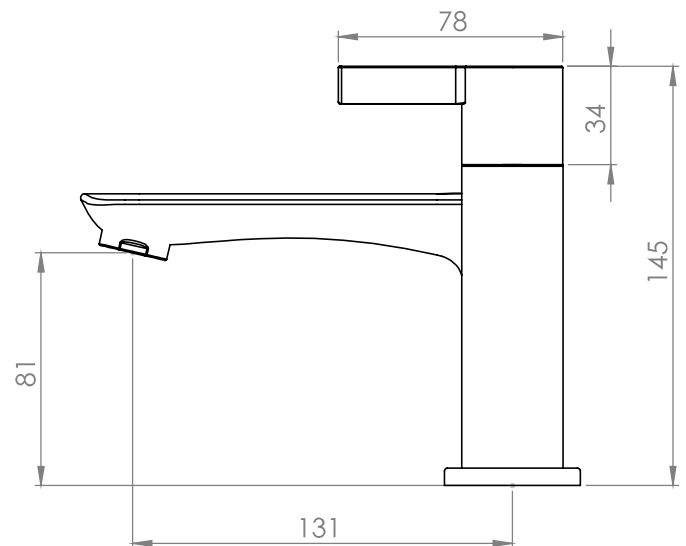

## Revive Bath Shower Mixer - TRV42

**TAVISTOCK**  
inspiring bathrooms

No.	Description	Code	Fixings Included
1	Revive Bath Shower Mixer	TRV42	YES

Min Pressure:	0.3bar
0.2bar	11.7 litres / min
0.3bar	12.6 litres / min
0.4bar	14.0 litres / min
0.5bar	15.5 litres / min
1bar	23.2 litres / min
2bar	32.5 litres / min

### Dimensions - TRV42

Diagrams not to scale. All dimensions in mm (tolerance of +/-5mm)

\*Dimensions are subject to change, customers are advised to measure actual product before commencing installation.

### FAQs

**Does the tap come fitted with an aerator?** Yes.

**What size plumbing fittings are needed for the threaded legs?** This product will work with standard 3/4" plumbing fittings.