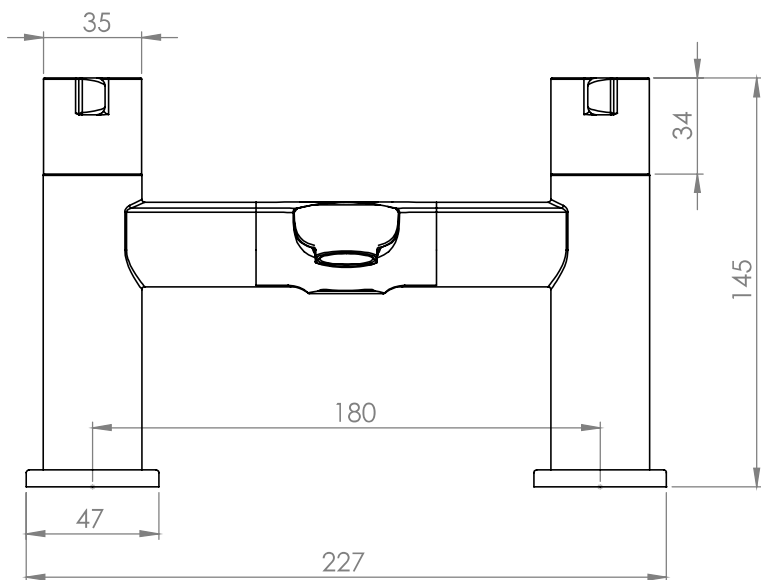

Technical Data Sheet

Revive Bath Filler - TRV32

TAVISTOCK
inspiring bathrooms

No.	Description	Code	Fixings Included
1	Revive Bath Filler	TRV32	YES

Min Pressure:	0.3bar
0.2bar	14.8 litres / min
0.3bar	16.6 litres / min
0.4bar	18.5 litres / min
0.5bar	20.6 litres / min
1bar	28.4 litres / min
2bar	32.5 litres / min

Dimensions - TRV32

Diagrams not to scale. All dimensions in mm (tolerance of +/-5mm)

*Dimensions are subject to change, customers are advised to measure actual product before commencing installation.

FAQs

Does the tap come fitted with an aerator? Yes.

What size plumbing fittings are needed for the threaded legs? This product will work with standard 3/4" plumbing fittings.