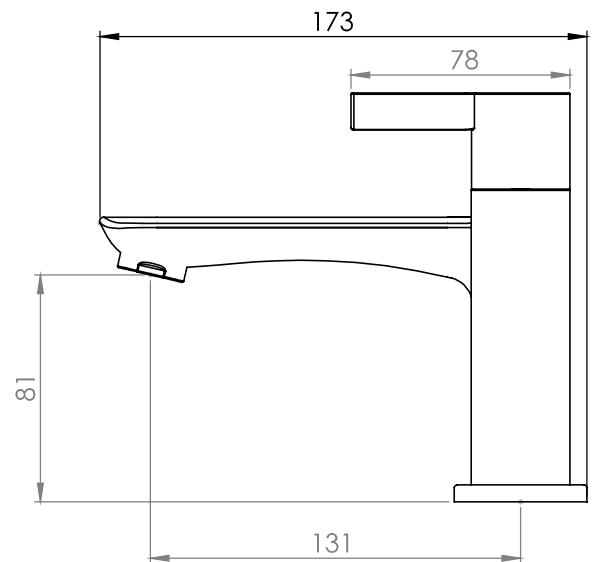

Technical Data Sheet

Revive Bath Filler - TRV32

TAVISTOCK
inspiring bathrooms

No.	Description	Code	Fixings Included
1	Revive Bath Filler	TRV32	YES

Min Pressure:	0.3bar
0.2bar	14.8 litres / min
0.3bar	16.6 litres / min
0.4bar	18.5 litres / min
0.5bar	20.6 litres / min
1bar	28.4 litres / min
2bar	32.5 litres / min

Dimensions - TRV32

Diagrams not to scale. All dimensions in mm (tolerance of +/-5mm)

*Dimensions are subject to change, customers are advised to measure actual product before commencing installation.

FAQs

Does the tap come fitted with an aerator? Yes.

What size plumbing fittings are needed for the threaded legs? This product will work with standard 3/4" plumbing fittings.