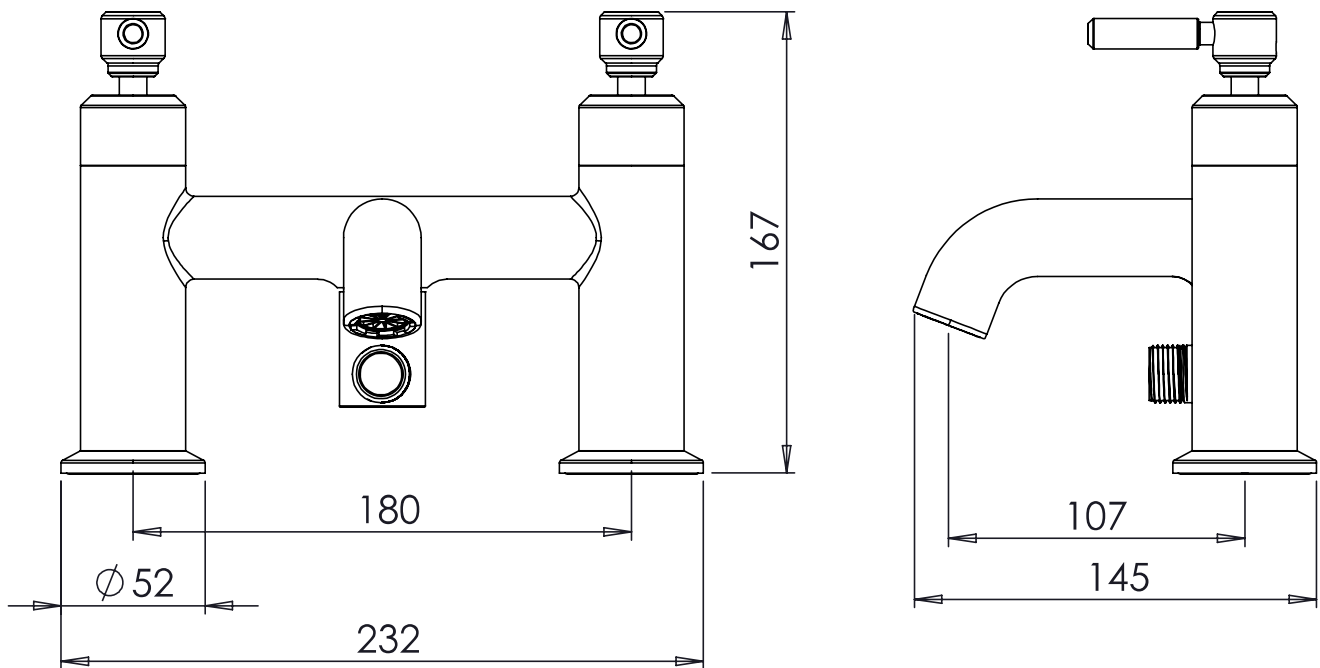

# Technical Data Sheet

Marston Pillar Mounted Bath Shower Mixer - TMS42

**TAVISTOCK**  
inspiring bathrooms

No.	Description	Code	Fixings Included
1	Marston Pillar Mounted Bath Shower Mixer	TMS42	YES

Min Pressure:	0.2bar
0.2bar	10 litres / min
0.3bar	13 litres / min
0.4bar	15 litres / min
0.5bar	17 litres / min
1bar	25 litres / min
2bar	35 litres / min

## Dimensions:

Diagrams not to scale. All dimensions in mm (tolerance of +/-5mm)

\*Dimensions are subject to change, customers are advised to measure actual product before commencing installation.

## FAQs

**What is the size of the bath filler threaded connection?** The threaded connectors have a standard 3/4" BSP fixing.

**What is the size of the shower hose threaded connection?** The threaded connectors have a standard 1/2" BSP thread.