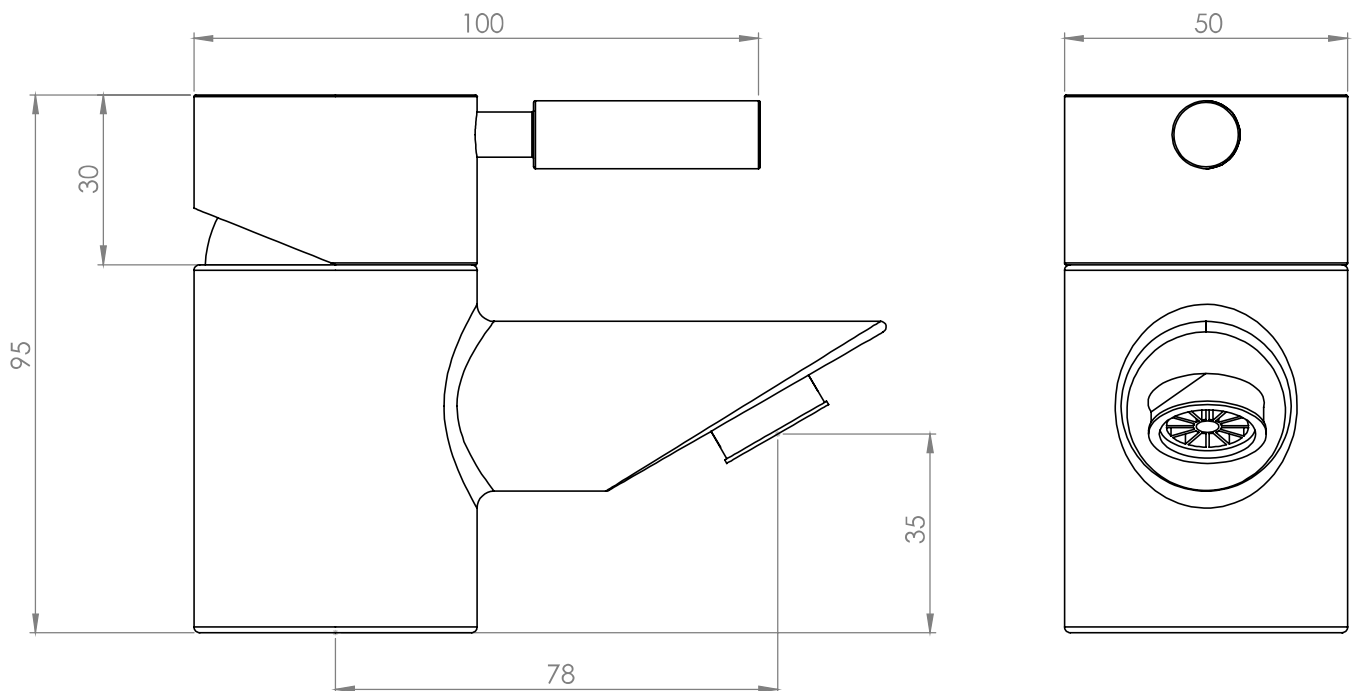

Technical Data Sheet

Kinetic Basin Taps - TKN70

TAVISTOCK
inspiring bathrooms

No.	Description	Code	Fixings Included
1	Kinetic Basin Taps	TKN70	YES

Min Pressure:	0.3bar
0.1bar	6.3 litres / min
0.3bar	8.3 litres / min
0.4bar	9.9 litres/min
0.5bar	11.2 litres / min
1bar	16.0 litres / min
2bar	23.1 litres / min
3bar	26.6 litres / min

Dimensions - TKN70

Diagrams not to scale. All dimensions in mm (tolerance of +/-5mm)

*Dimensions are subject to change, customers are advised to measure actual product before commencing installation.

FAQs

What is the size of the tap tail connection? The tap tails have a standard 1/2" BSP fixing.

What bore is the tap tail? The tails have a 10mm internal bore.

What length are the tap tails? The tails are 300mm in length.