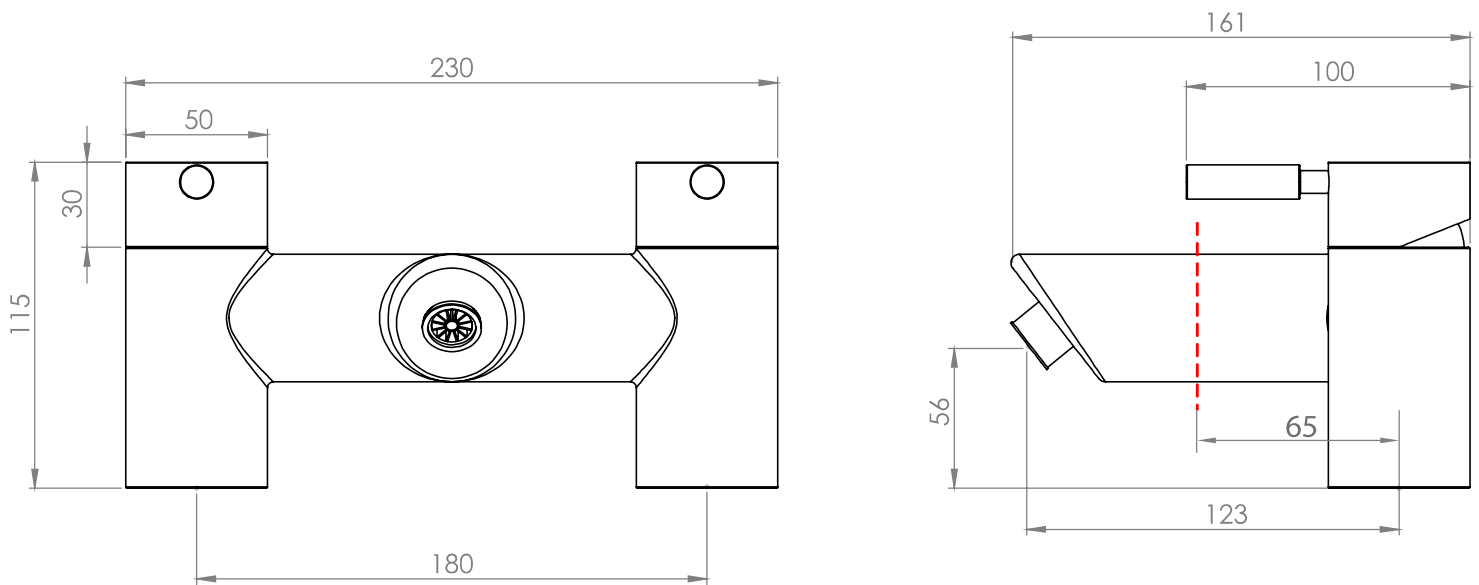

Technical Data Sheet

Kinetic Bath Shower Mixer - TKN42

TAVISTOCK
inspiring bathrooms

No.	Description	Code	Fixings Included
1	Kinetic Bath Shower Mixer	TKN42	YES

Min Pressure:	0.3bar
0.1bar	10.7 litres / min
0.3bar	13.9 litres / min
0.4bar	16.3 litres/min
0.5bar	18.5 litres / min
1bar	26.3 litres / min
2bar	38.3 litres / min
3bar	46.7 litres / min

Dimensions - TKN42

Diagrams not to scale. All dimensions in mm (tolerance of +/-5mm)

SHOWER HOSE AND DIVERTER POSITIONED 65MM FROM PIPE CENTRES, SHOWN IN RED ON DIAGRAM.

*Dimensions are subject to change, customers are advised to measure actual product before commencing installation.

FAQs

Does the tap come fitted with an aerator? Yes.

What size plumbing fittings are needed for the threaded legs? This product will work with standard 3/4" plumbing fittings.