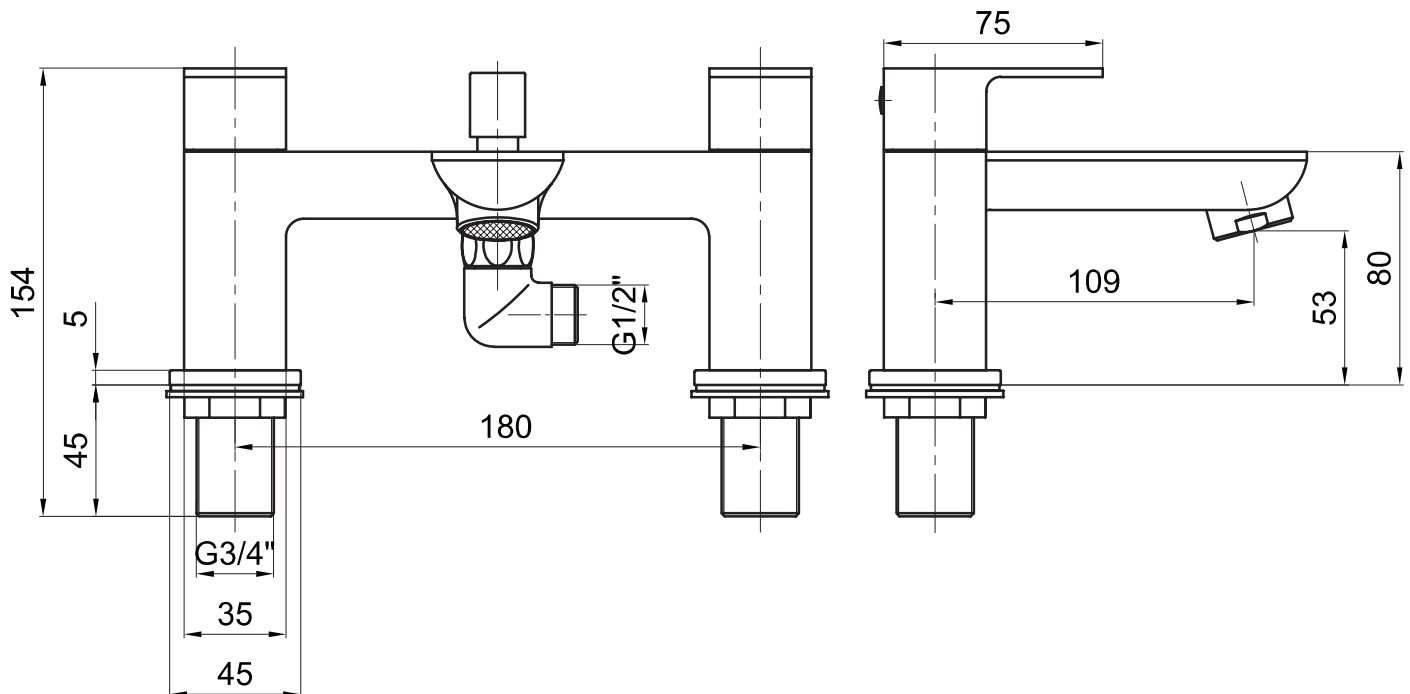

Technical Data Sheet

Haze Bath Shower Mixer - THZ42

TAVISTOCK
inspiring bathrooms

No.	Description	Code	Fixings Included
1	Haze Bath Shower Mixer	THZ42	YES

Min Pressure:	0.2bar
0.2bar	7.6 litres / min
0.3bar	10 litres / min
0.4bar	11.3 litres / min
0.5bar	13.2 litres / min
1bar	18.2 litres / min
2bar	26.7 litres / min

Dimensions

Diagrams not to scale. All dimensions in mm (tolerance of +/-5mm)

*Dimensions are subject to change, customers are advised to measure actual product before commencing installation.

FAQs

Does the tap come fitted with an aerator? Yes.

What size plumbing fittings are needed for the threaded legs? This product will work with standard 3/4" plumbing fittings.