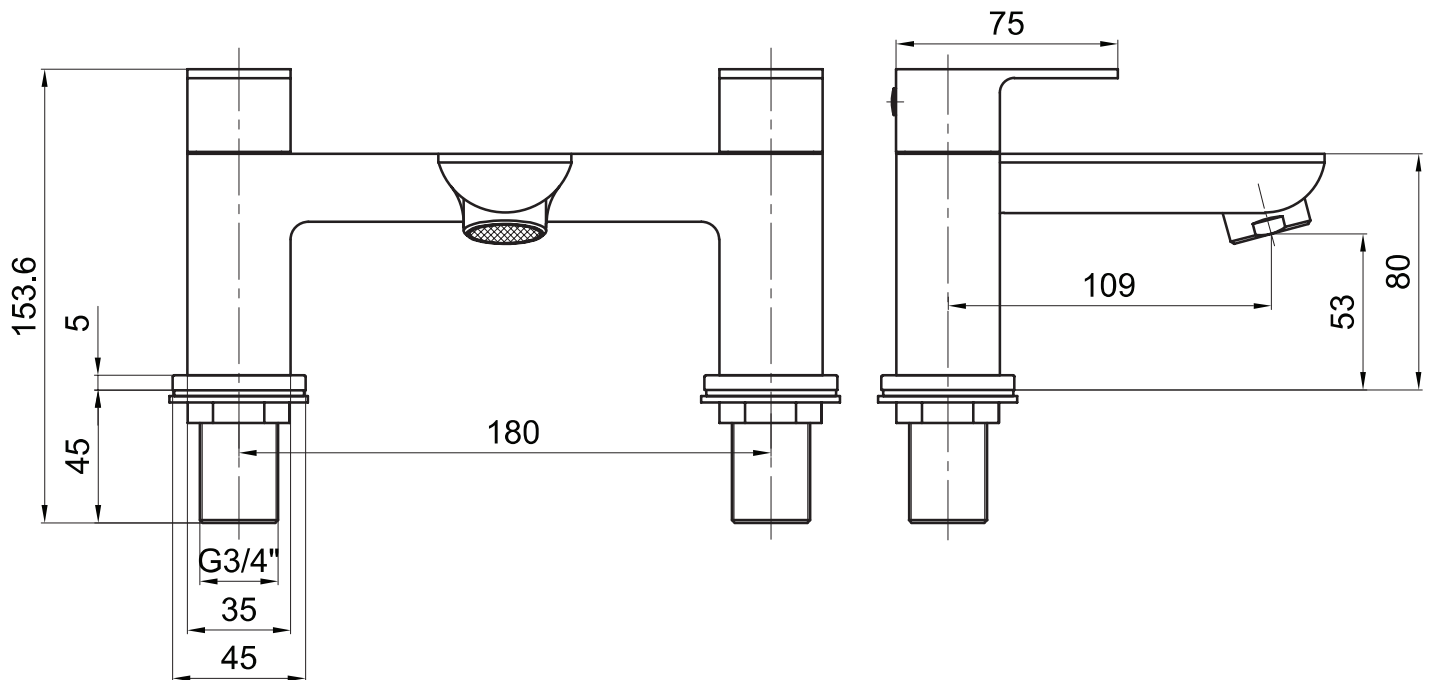

Technical Data Sheet

Haze Bath Filler - THZ32

TAVISTOCK
inspiring bathrooms

No.	Description	Code	Fixings Included
1	Haze Bath Filler	THZ32	YES

Min Pressure:	0.2bar
0.2bar	7.6 litres / min
0.3bar	10 litres / min
0.4bar	11.3 litres / min
0.5bar	13.2 litres / min
1bar	18.2 litres / min
2bar	26.7 litres / min

Dimensions

Diagrams not to scale. All dimensions in mm (tolerance of +/-5mm)

*Dimensions are subject to change, customers are advised to measure actual product before commencing installation.

FAQs

Does the tap come fitted with an aerator? Yes.

What size plumbing fittings are needed for the threaded legs? This product will work with standard 3/4" plumbing fittings.