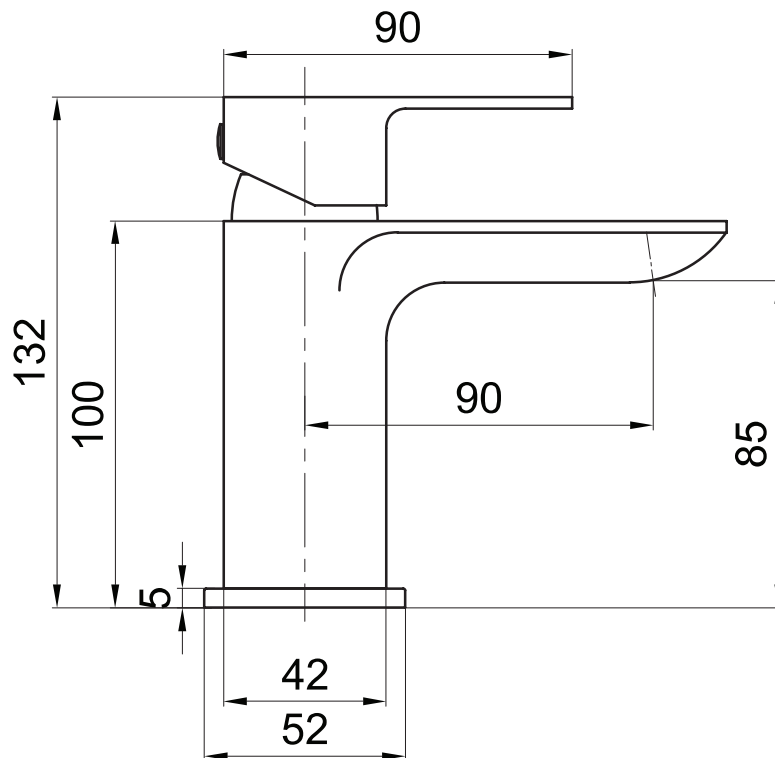

Technical Data Sheet

Haze Basin Mixer - THZ11

TAVISTOCK
inspiring bathrooms

No.	Description	Code	Fixings Included
1	Haze Basin Mixer	THZ11	YES

Min Pressure:	0.2bar
0.1bar	5.2 litres / min
0.2bar	6.8 litres / min
0.3bar	7.8 litres / min
0.4bar	8.4 litres / min
0.5bar	9.8 litres / min
1bar	13.1 litres / min
2bar	17.9 litres / min
3bar	22 litres / min

Dimensions

Diagrams not to scale. All dimensions in mm (tolerance of +/-5mm)

*Dimensions are subject to change, customers are advised to measure actual product before commencing installation.

FAQs

What is the size of the tap tail connection? The tap tails have a standard 1/2" BSP fixing.

What bore is the tap tail? The tails have a 10mm internal bore.

What length are the tap tails? The tails are 300mm in length.

Does the tap come fitted with an aerator? Yes, with an extra aerator and housing supplied in the box