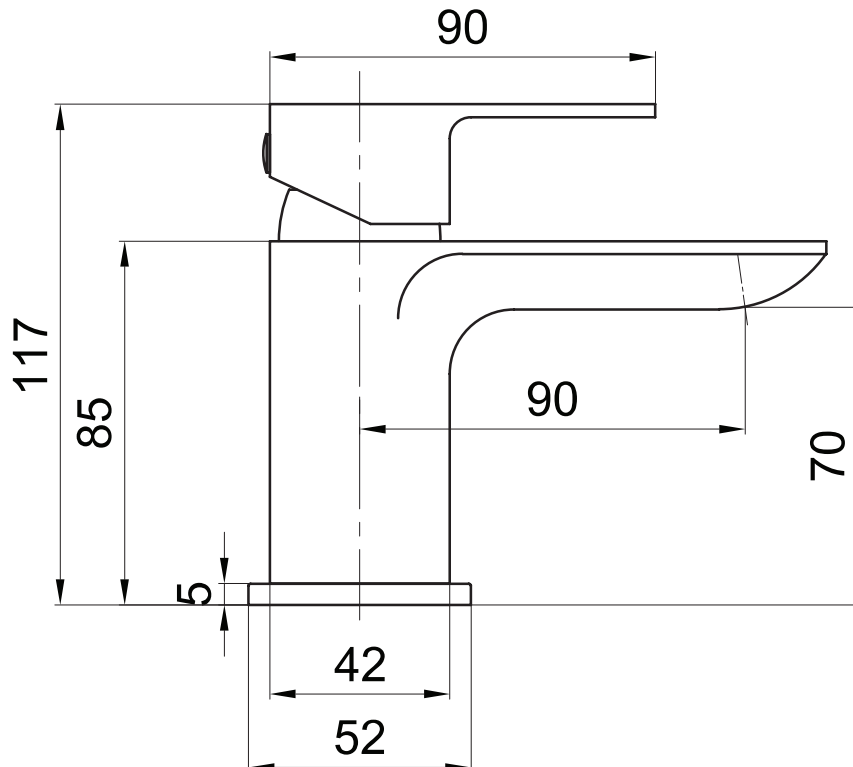

# Technical Data Sheet

Haze Mini Basin Mixer - THZ61

**TAVISTOCK**  
inspiring bathrooms

No.	Description	Code	Fixings Included
1	Haze Mini Basin Mixer	THZ61	YES

Min Pressure:	0.2bar
0.1bar	5.2 litres / min
0.2bar	6.8 litres / min
0.3bar	7.8 litres / min
0.4bar	8.4 litres / min
0.5bar	9.8 litres / min
1bar	13.1 litres / min
2bar	17.9 litres / min
3bar	22 litres / min

## Dimensions

Diagrams not to scale. All dimensions in mm (tolerance of +/-5mm)

\*Dimensions are subject to change, customers are advised to measure actual product before commencing installation.

## FAQs

**What is the size of the tap tail connection?** The tap tails have a standard 1/2" BSP fixing.

**What bore is the tap tail?** The tails have a 10mm internal bore.

**What length are the tap tails?** The tails are 300mm in length.