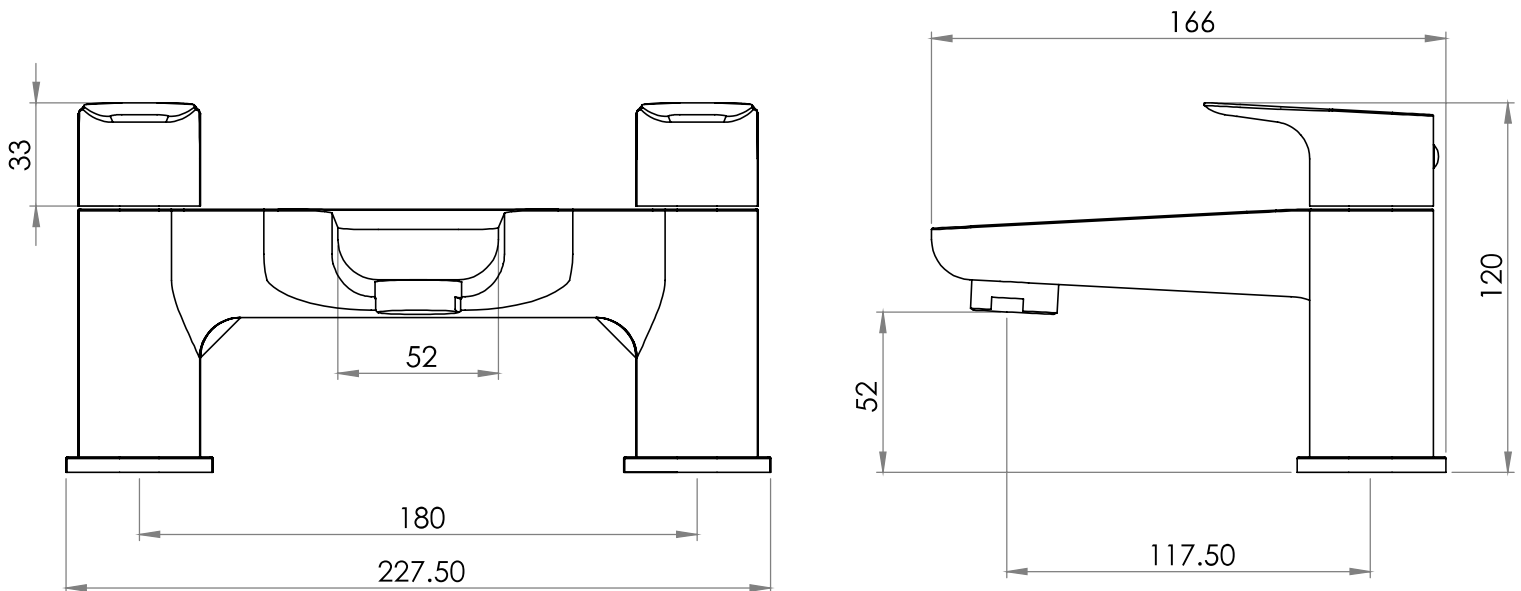

# Technical Data Sheet

Signal Bath Filler - TGN32

**TAVISTOCK**  
inspiring bathrooms

No.	Description	Code	Fixings Included
1	Signal Bath Filler	TGN32	YES

Min Pressure:	0.3bar
0.1bar	10.0 litres / min
0.3bar	13.0 litres / min
0.4bar	16.0 litres / min
0.5bar	18.0 litres / min
1bar	25.0 litres / min
2bar	36.0 litres / min
3bar	45.0 litres / min

## Dimensions - TGN32

Diagrams not to scale. All dimensions in mm (tolerance of +/-5mm)

\*Dimensions are subject to change, customers are advised to measure actual product before commencing installation.

## FAQs

**What is the size of the tap tail connection?** The tap tails have a standard 1/2" BSP fixing.

**What bore is the tap tail?** The tails have a 10mm internal bore.

**What length are the tap tails?** The tails are 300mm in length.