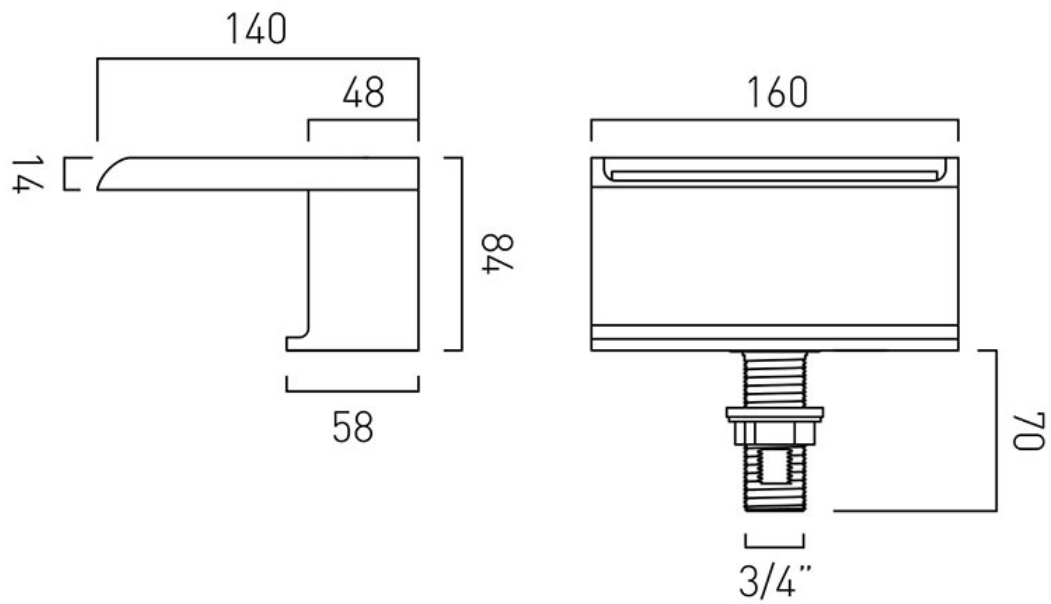

# TECHNICAL DRAWING

**COLLECTION:** SYNERGIE

**PRODUCT CODE:** SYN-240D-CP

tel: 01934 744466  
email: sales@vado.com  
www.vado.com

**where inspiration flows**  
taps | showering | accessories