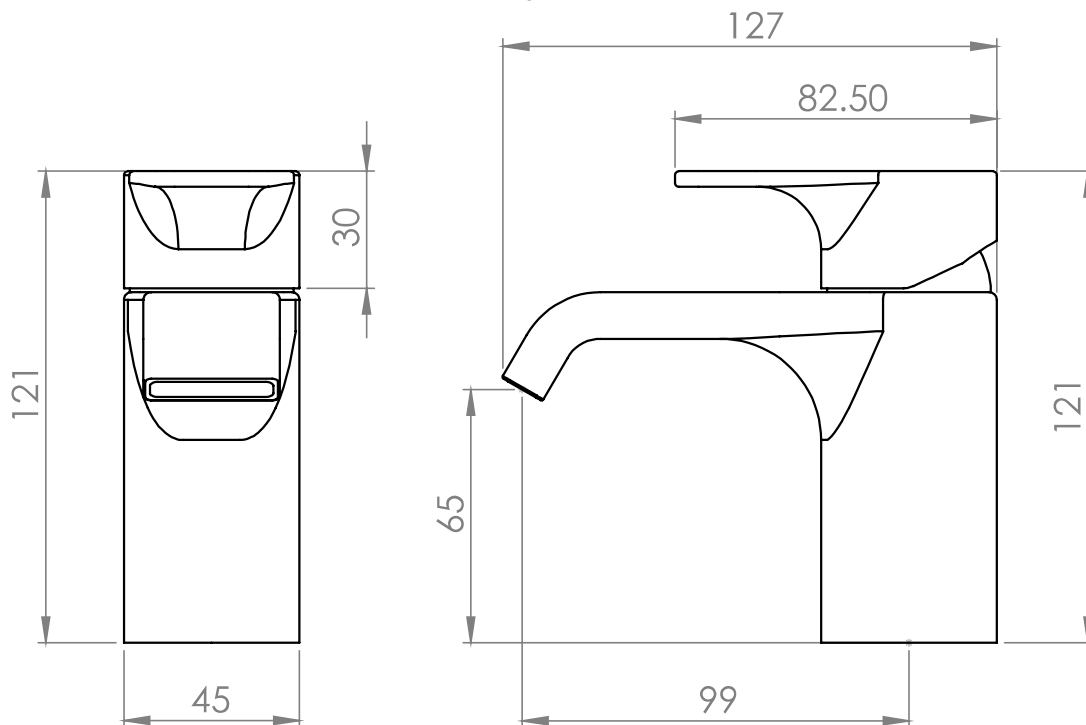

Technical Data Sheet

Blaze Mini Basin Mixer - TBL61

TAVISTOCK
inspiring bathrooms

No.	Description	Code	Fixings Included
1	Blaze Mini Basin Mixer	TBL61	YES

Min Pressure:	0.3bar
0.1bar	5.6 litres / min
0.3bar	7.6 litres / min
0.4bar	8.9 litres/min
0.5bar	10.0 litres / min
1bar	14.7 litres / min
2bar	21.7 litres / min
3bar	26.1.0 litres / min

Dimensions - TBL61

Diagrams not to scale. All dimensions in mm (tolerance of +/-5mm)

*Dimensions are subject to change, customers are advised to measure actual product before commencing installation.

FAQs

What is the size of the tap tail connection? The tap tails have a standard 1/2" BSP fixing.

What bore is the tap tail? The tails have a 10mm internal bore.

What length are the tap tails? The tails are 300mm in length.