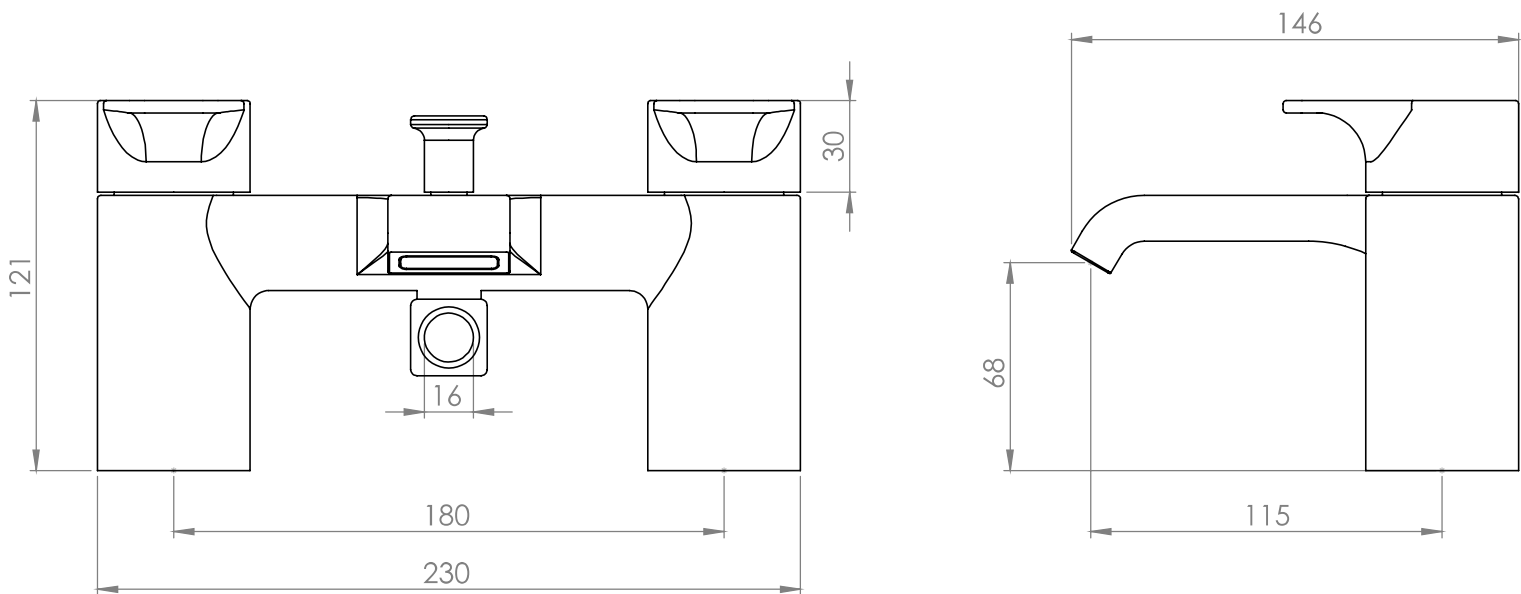

Technical Data Sheet

Blaze Bath Shower Mixer - TBL42

TAVISTOCK
inspiring bathrooms

No.	Description	Code	Fixings Included
1	Blaze Signal Bath Shower Mixer	TBL42	YES

Min Pressure:	0.3bar
0.1bar	11.4 litres / min
0.3bar	14.5 litres / min
0.4bar	16.7 litres / min
0.5bar	19.1 litres / min
1bar	27.4 litres / min
2bar	38.2 litres / min
3bar	49.1 litres / min

Dimensions - TBL42

Diagrams not to scale. All dimensions in mm (tolerance of +/-5mm)

*Dimensions are subject to change, customers are advised to measure actual product before commencing installation.

FAQs

Does the tap come fitted with an aerator? Yes.

What size plumbing fittings are needed for the threaded legs? This product will work with standard 3/4" plumbing fittings.