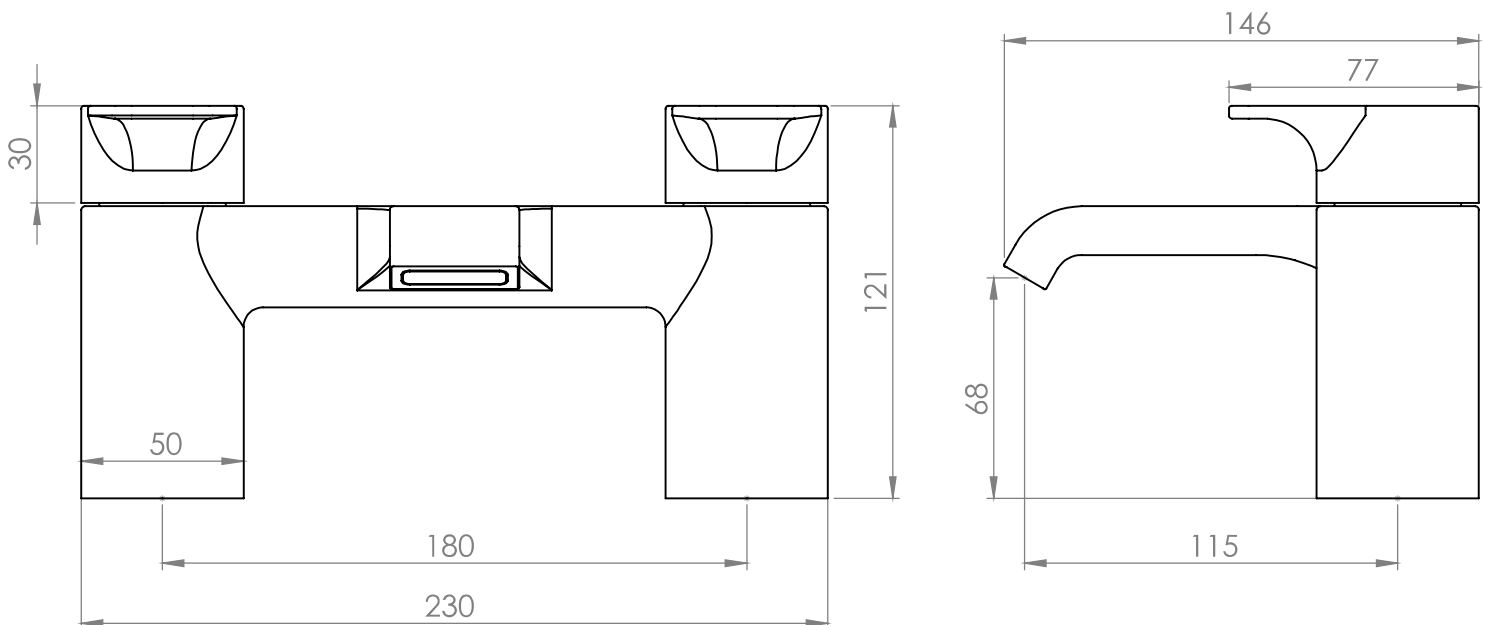

Technical Data Sheet

Blaze Bath Filler - TBL32

TAVISTOCK
inspiring bathrooms

No.	Description	Code	Fixings Included
1	Blaze Bath Filler	TBL32	YES

Min Pressure:	0.3bar
0.1bar	18.2 litres / min
0.3bar	22.4 litres / min
0.4bar	26.8 litres / min
0.5bar	31.1 litres / min
1bar	44.3 litres / min
2bar	62.1 litres / min
3bar	77.6 litres / min

Dimensions - TBL32

Diagrams not to scale. All dimensions in mm (tolerance of +/-5mm)

*Dimensions are subject to change, customers are advised to measure actual product before commencing installation.

FAQs

Does the tap come fitted with an aerator? Yes.

What size plumbing fittings are needed for the threaded legs? This product will work with standard 3/4" plumbing fittings.