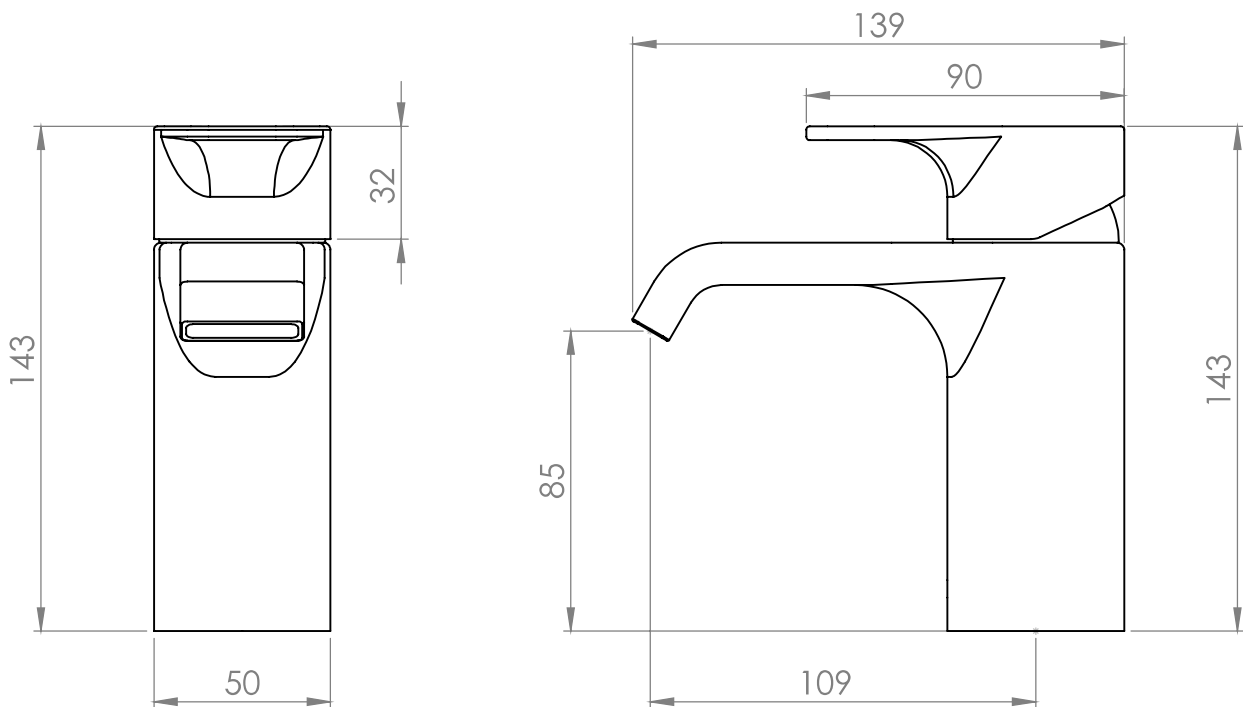

Technical Data Sheet

Blaze Basin Mixer - TBL11

TAVISTOCK
inspiring bathrooms

No.	Description	Code	Fixings Included
1	Blaze Basin Mixer	TBL11	YES

Min Pressure:	0.3bar
0.1bar	6.2 litres / min
0.3bar	8.0 litres / min
0.4bar	9.8 litres/min
0.5bar	10.8 litres / min
1bar	15.2 litres / min
2bar	22.7 litres / min
3bar	27.6 litres / min

Dimensions - TBL11

Diagrams not to scale. All dimensions in mm (tolerance of +/-5mm)

*Dimensions are subject to change, customers are advised to measure actual product before commencing installation.

FAQs

What is the size of the tap tail connection? The tap tails have a standard 1/2" BSP fixing.

What bore is the tap tail? The tails have a 10mm internal bore.

What length are the tap tails? The tails are 300mm in length.