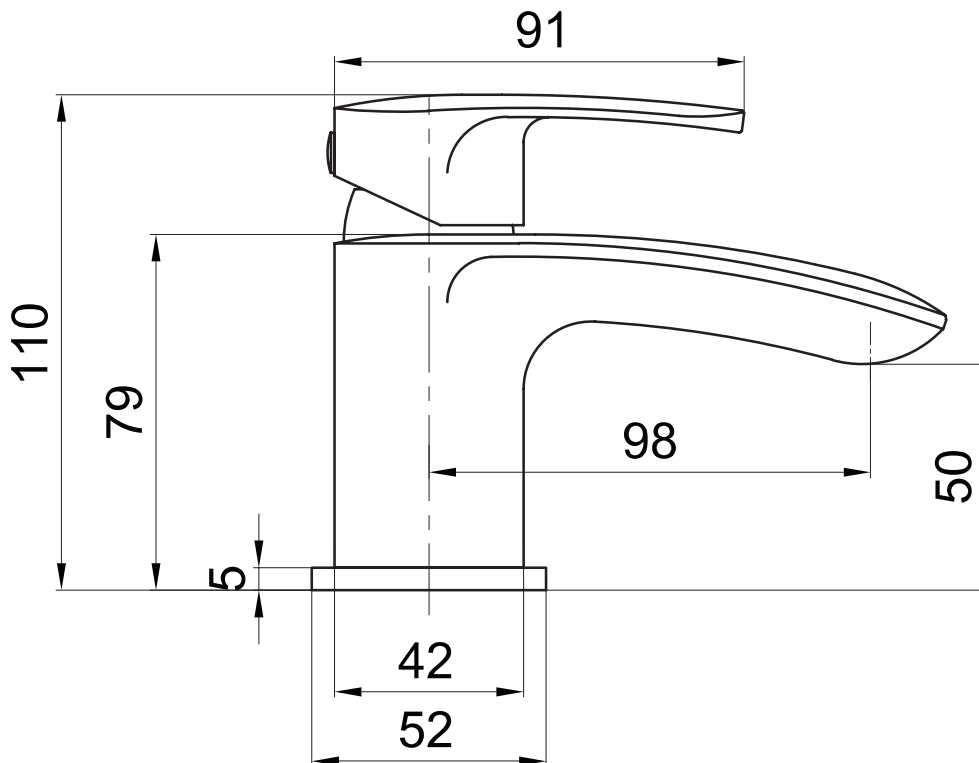

# Technical Data Sheet

Avid Mini Basin Mixer - TAV61

**TAVISTOCK**  
inspiring bathrooms

No.	Description	Code	Fixings Included
1	Avid Mini Basin Mixer	TAV61	YES

Min Pressure:	0.2bar
0.1bar	5.7 litres / min
0.2bar	7.1 litres / min
0.3bar	8.4 litres / min
0.4bar	9.6 litres / min
0.5bar	10.7 litres / min
1bar	14.5 litres / min
2bar	19.5 litres / min
3bar	23.3 litres / min

## Dimensions

Diagrams not to scale. All dimensions in mm (tolerance of +/-5mm)

\*Dimensions are subject to change, customers are advised to measure actual product before commencing installation.

## FAQs

**What is the size of the tap tail connection?** The tap tails have a standard 1/2" BSP fixing.

**What bore is the tap tail?** The tails have a 10mm internal bore.

**What length are the tap tails?** The tails are 300mm in length.