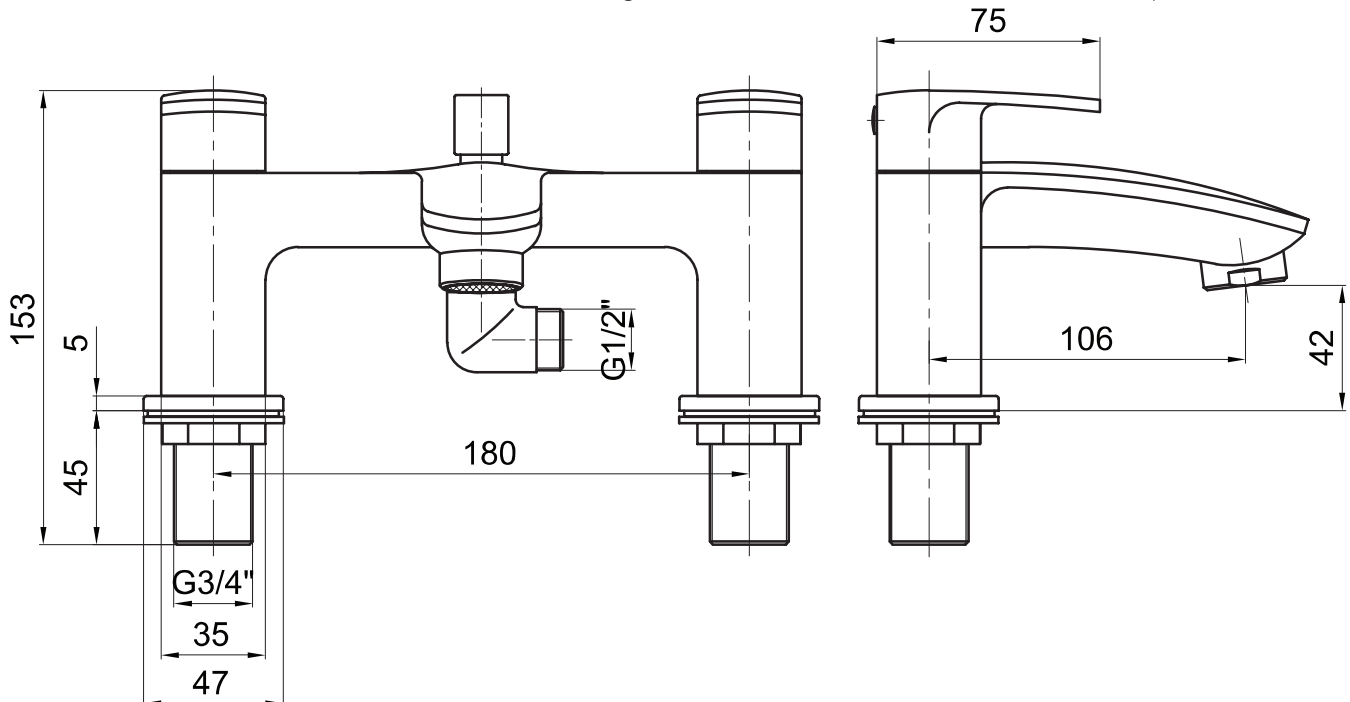

Technical Data Sheet

Avid Bath Shower Mixer - TAV42

TAVISTOCK
inspiring bathrooms

No.	Description	Code	Fixings Included
1	Avid Bath Shower Mixer	TAV42	YES

Min Pressure:	0.2bar
0.2bar	7.5 litres / min
0.3bar	10 litres / min
0.4bar	11.5 litres / min
0.5bar	13 litres / min
1bar	18.5 litres / min
2bar	26.5 litres / min

Dimensions - TTR42

Diagrams not to scale. All dimensions in mm (tolerance of +/-5mm)

*Dimensions are subject to change, customers are advised to measure actual product before commencing installation.

FAQs

Does the tap come fitted with an aerator? Yes.

What size plumbing fittings are needed for the threaded legs? This product will work with standard 3/4" plumbing fittings.