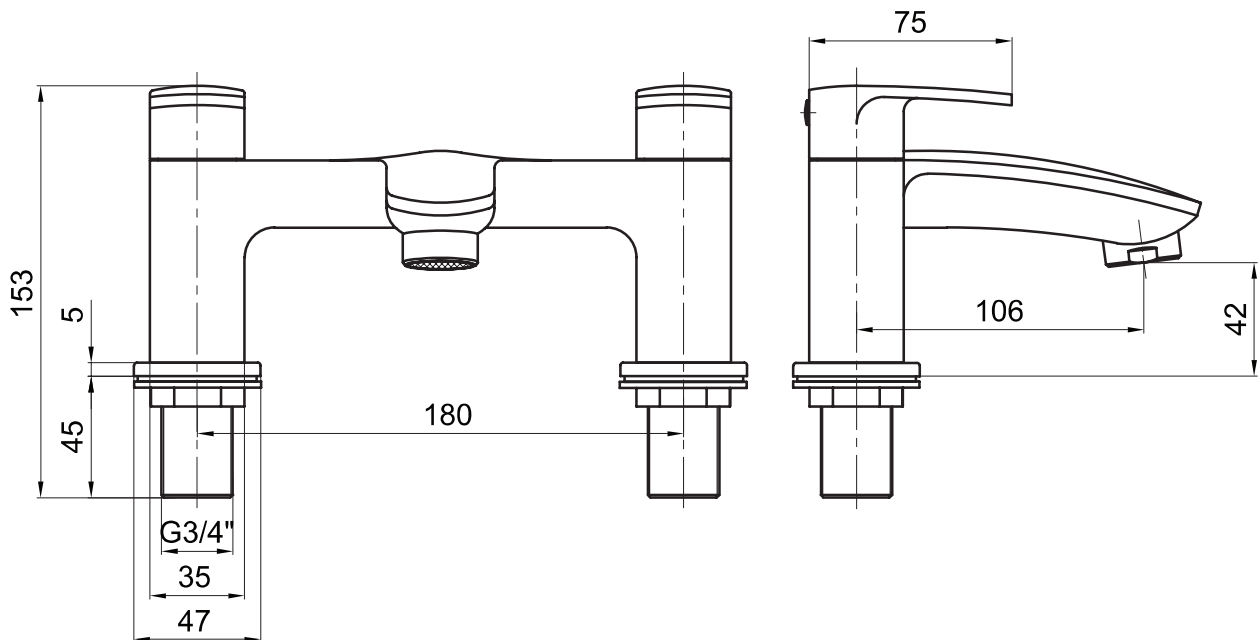

Technical Data Sheet

Avid Bath Filler - TAV32

TAVISTOCK
inspiring bathrooms

No.	Description	Code	Fixings Included
1	Avid Bath Filler	TAV32	YES

Min Pressure:	0.2bar
0.2bar	7.5 litres / min
0.3bar	10 litres / min
0.4bar	11.5 litres / min
0.5bar	13 litres / min
1bar	18.5 litres / min
2bar	26.5 litres / min

Dimensions

Diagrams not to scale. All dimensions in mm (tolerance of +/-5mm)

*Dimensions are subject to change, customers are advised to measure actual product before commencing installation.

FAQs

Does the tap come fitted with an aerator? Yes.

What size plumbing fittings are needed for the threaded legs? This product will work with standard 3/4" plumbing fittings.