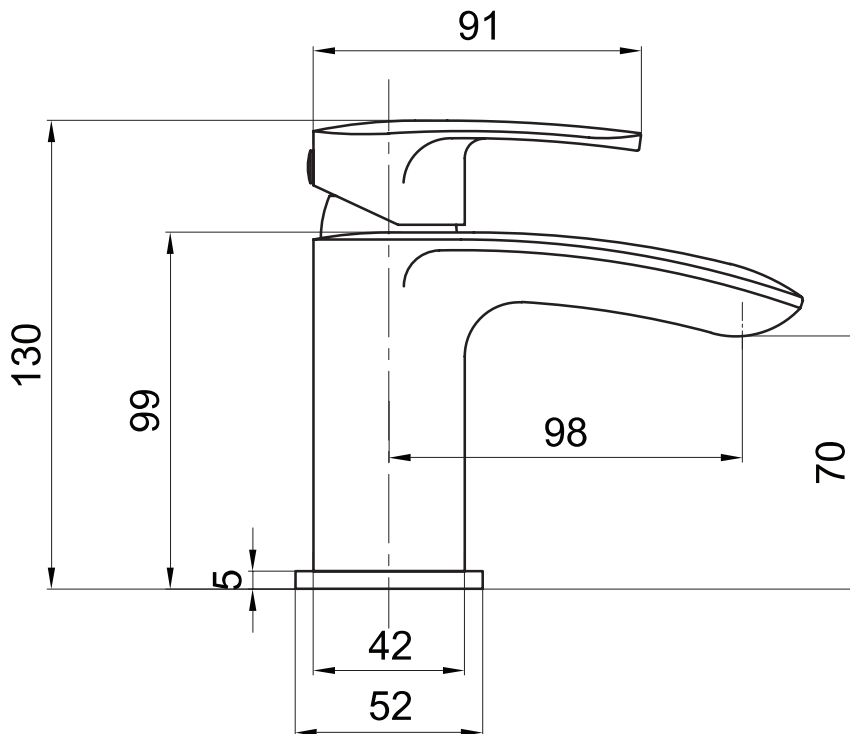

Technical Data Sheet

Avid Basin Mixer - TAV11

TAVISTOCK
inspiring bathrooms

No.	Description	Code	Fixings Included
1	Avid Basin Mixer	TAV11	YES

Min Pressure:	0.2bar
0.1bar	5.7 litres / min
0.2bar	7.1 litres / min
0.3bar	8.4 litres / min
0.4bar	9.6 litres / min
0.5bar	10.7 litres / min
1bar	14.5 litres / min
2bar	19.5 litres / min
3bar	23.3 litres / min

Dimensions

Diagrams not to scale. All dimensions in mm (tolerance of +/-5mm)

*Dimensions are subject to change, customers are advised to measure actual product before commencing installation.

FAQs

What is the size of the tap tail connection? The tap tails have a standard 1/2" BSP fixing.

What bore is the tap tail? The tails have a 10mm internal bore.

What length are the tap tails? The tails are 300mm in length.

Does the tap come fitted with an aerator? Yes, with an extra aerator and housing supplied in the box