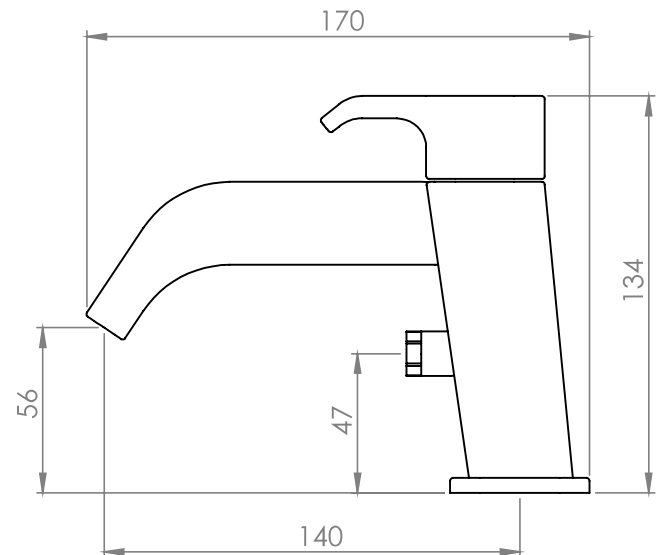

## Adapt Bath Shower Mixer - TAD42

**TAVISTOCK**  
inspiring bathrooms

| No. | Description             | Code  | Fixings Included |
|-----|-------------------------|-------|------------------|
| 1   | Adapt Bath Shower Mixer | TAD42 | YES              |

### Dimensions - TR1019

Diagrams not to scale. All dimensions in mm (tolerance of +/-5mm)

\*Dimensions are subject to change, customers are advised to measure actual product before commencing installation.