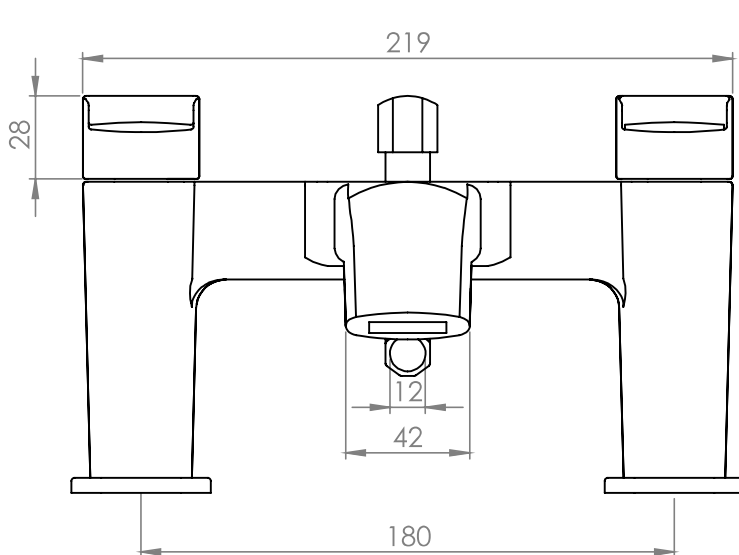

### Dimensions - TR1019

Diagrams not to scale. All dimensions in mm (tolerance of +/-5mm)

\*Dimensions are subject to change, customers are advised to measure actual product before commencing installation.

### FAQs

**Does the tap come fitted with an aerator?** Yes, the aerator comes pre-installed but can be replaced.

**What size plumbing fittings are needed for the threaded legs?** This product will work with standard 3/4" plumbing fittings.