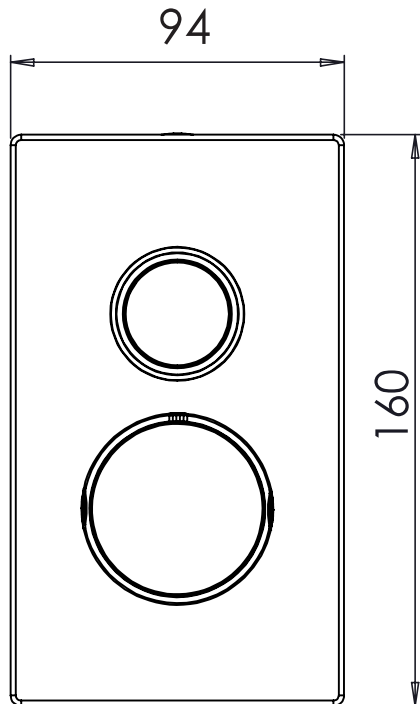

# TAVISTOCK

No.	Description	Code	Fixings Included
1	Axiom Single Function Smartflow System	SAX2341	YES

Inlet Pressure	Flow Rate (l/min)
0.5bar	7.2
1bar	10.6
2bar	14.5
3bar	17.6
4bar	20.2
5bar	22.1

Flow from valve may vary depending on accessories and domestic supply.

## Dimensions - Overview

Diagrams not to scale. All dimensions in mm (tolerance of +/-5mm)

## FAQs

**What is the minimum pressure for the valve?** 1.0bar

**What is the valve connection size?** 1/2" suitable for 15mm pipework