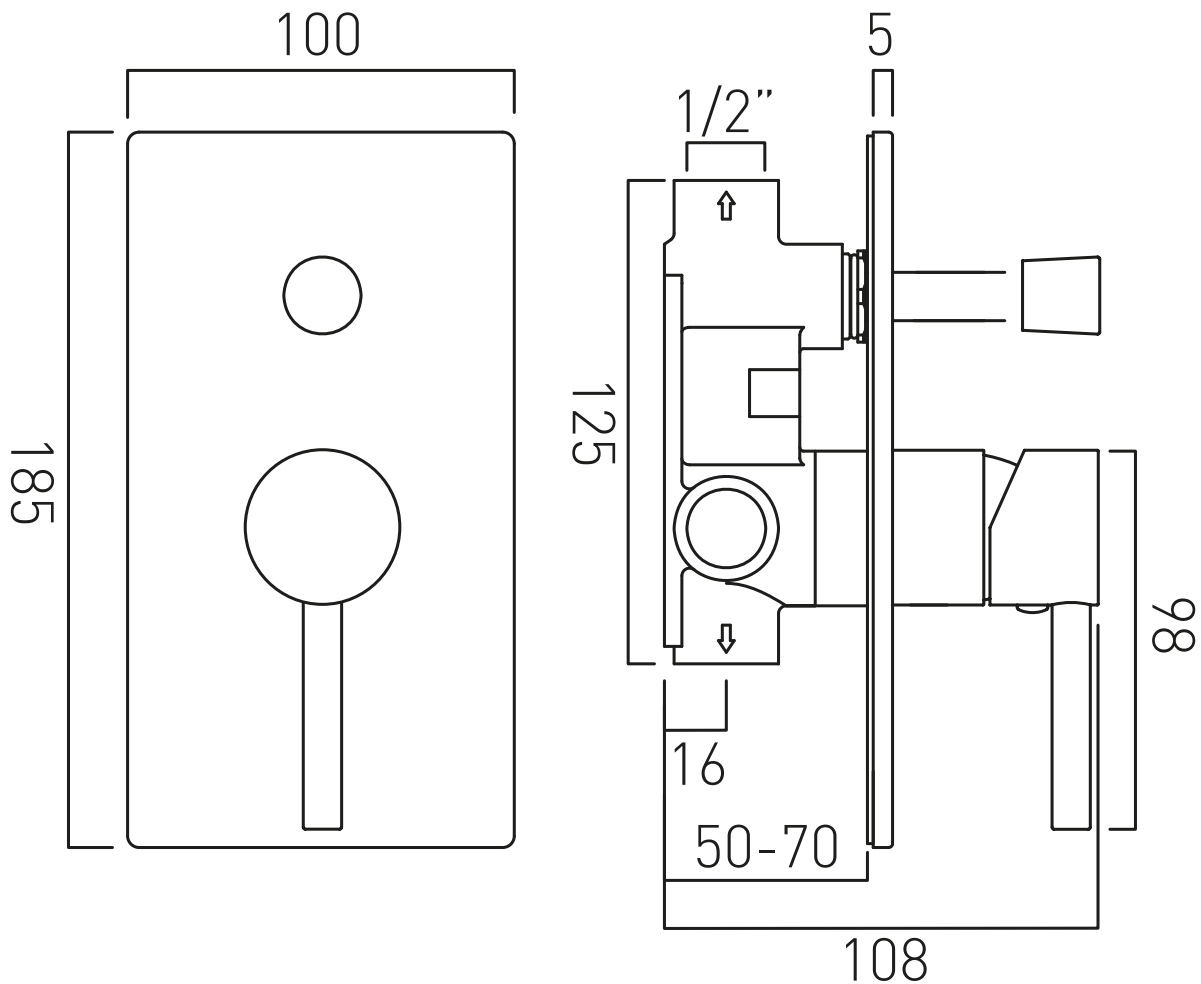

TECHNICAL DRAWING

COLLECTION: MANUAL VALVES

PRODUCT CODE: Z00-147A/SQ-C/P

tel: 01934 744466
email: sales@vado.com
www.vado.com

where inspiration flows
taps | showering | accessories