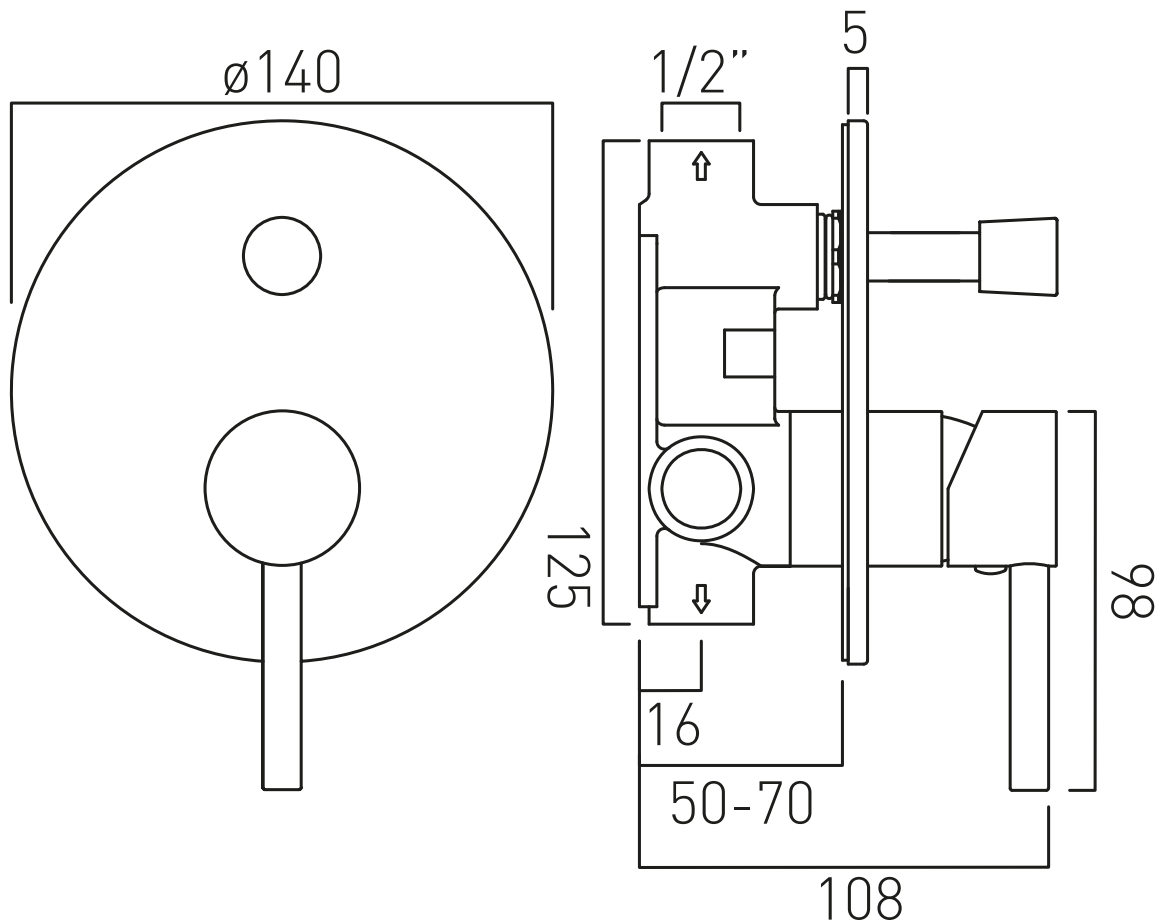

TECHNICAL DRAWING

COLLECTION: MANUAL VALVES

PRODUCT CODE: Z00-147A/RO-C/P

tel: 01934 744466
email: sales@vado.com
www.vado.com

where inspiration flows
taps | showering | accessories

VADO