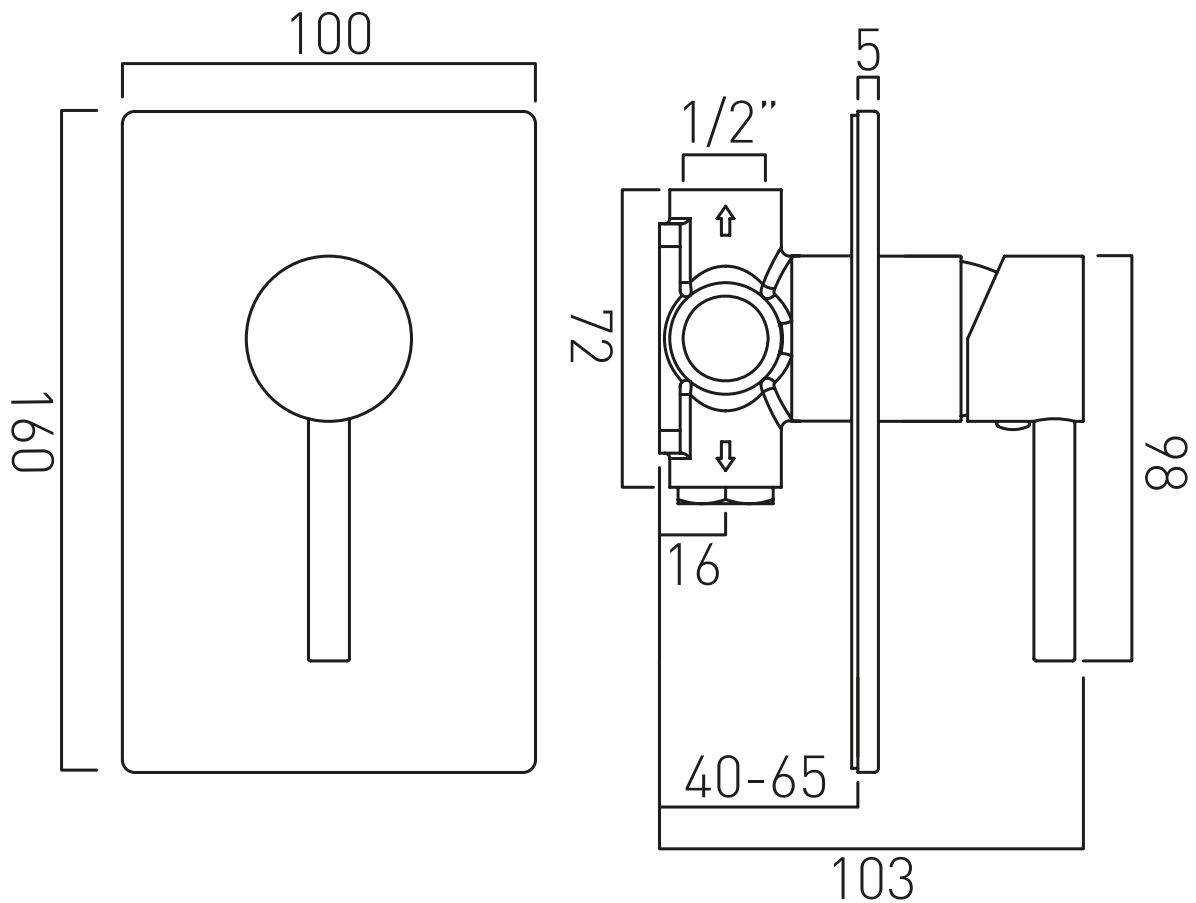

TECHNICAL DRAWING

COLLECTION: MANUAL VALVES

PRODUCT CODE: Z00-145A/SQ-C/P

tel: 01934 744466
email: sales@vado.com
www.vado.com

where inspiration flows
taps | showering | accessories