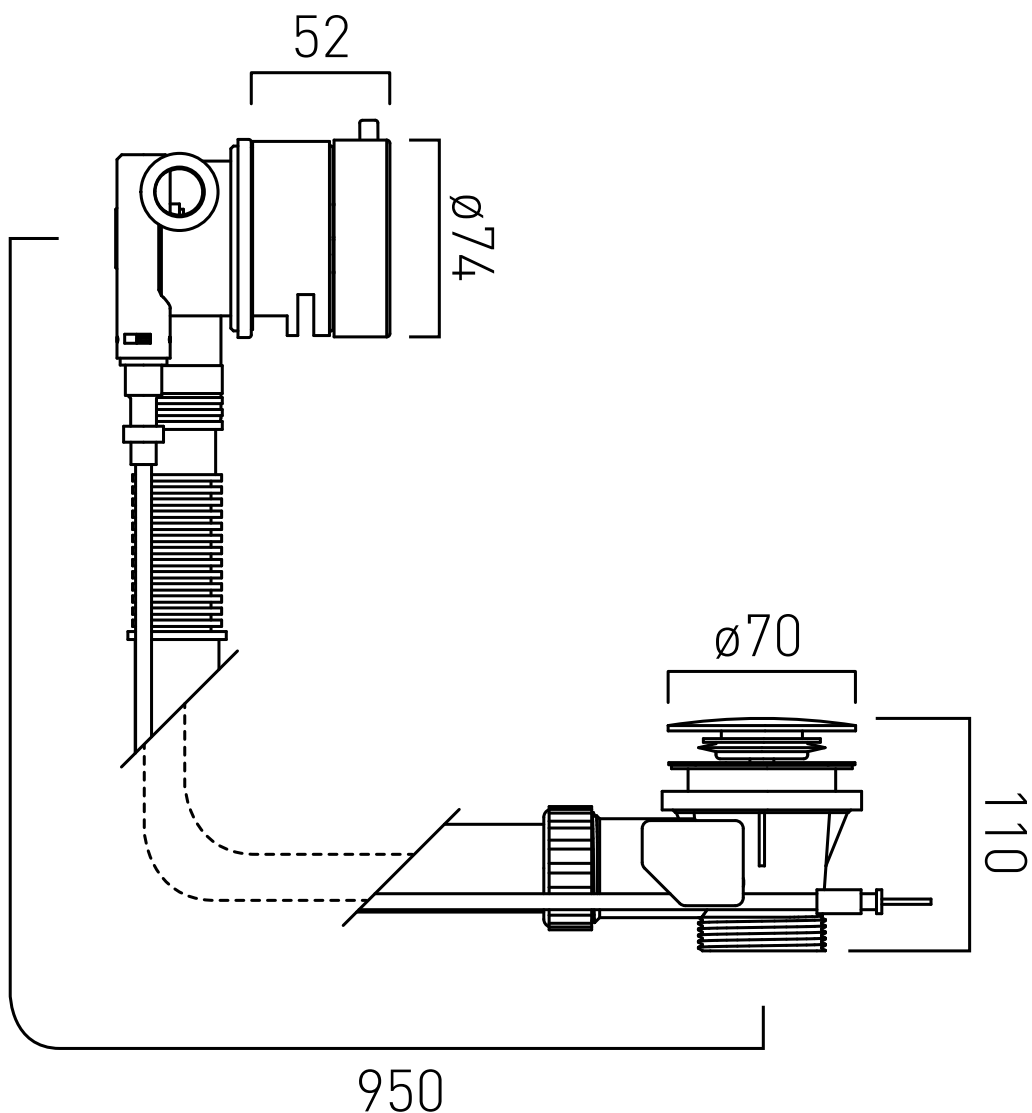

TECHNICAL DRAWING

COLLECTION: WASTES AND FITTINGS

PRODUCT CODE: WG-81552-C/P

tel: 01934 744466
email: sales@vado.com
www.vado.com

where inspiration flows
taps | showering | accessories