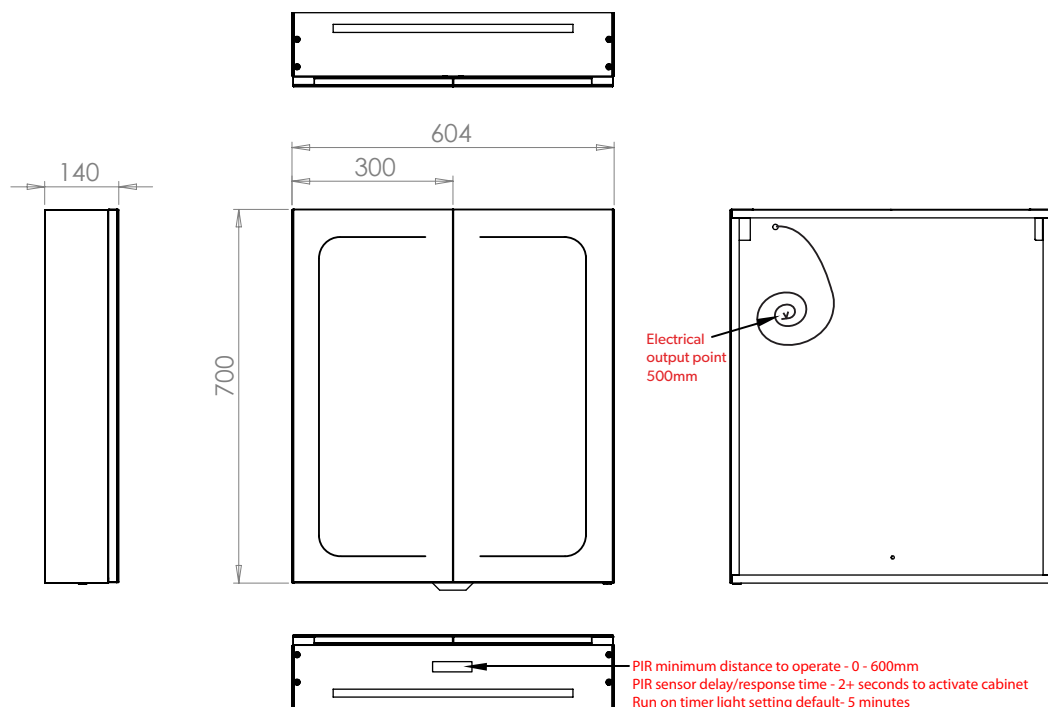

Vapor 60

Art no. 51500

Electrical Safety Information

HiB recommends that all electrical bathroom products should only be fitted by a suitably qualified, Part P registered electrician in accordance with current IEE regulations.

Ensure mains power supply is switched off before starting installation.

Before drilling, ensure there are no hidden cables or pipes in the wall.