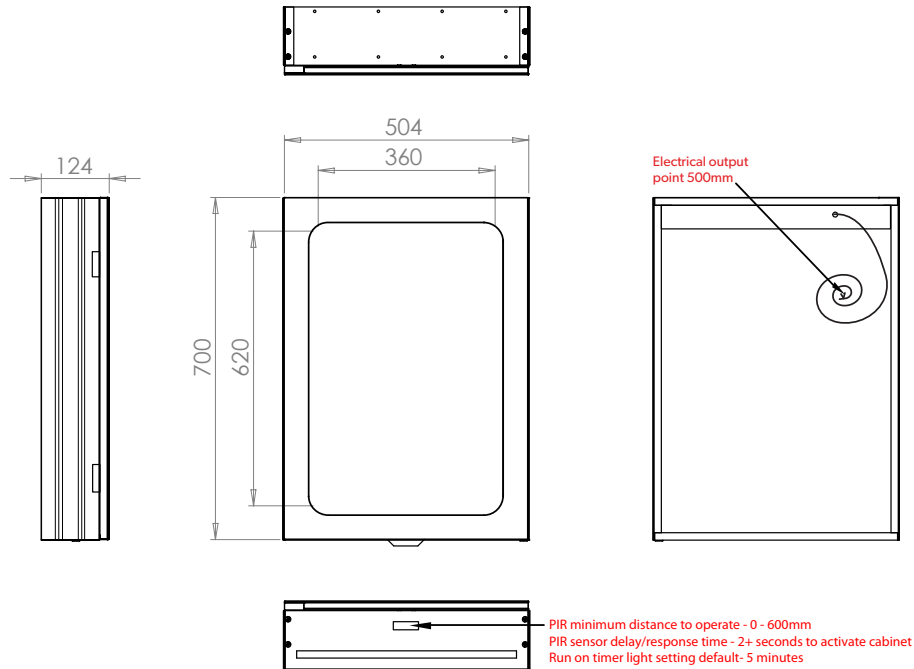

HiB recommend you receive the product before commencing with installation as all sizes and measurements are approximate.
HiB try and ensure all measurements are as accurate as possible.
In the interest of continuous product development, HiB reserves the right to alter specification as necessary. E & OE.

Vapor 50

Art no. 51400