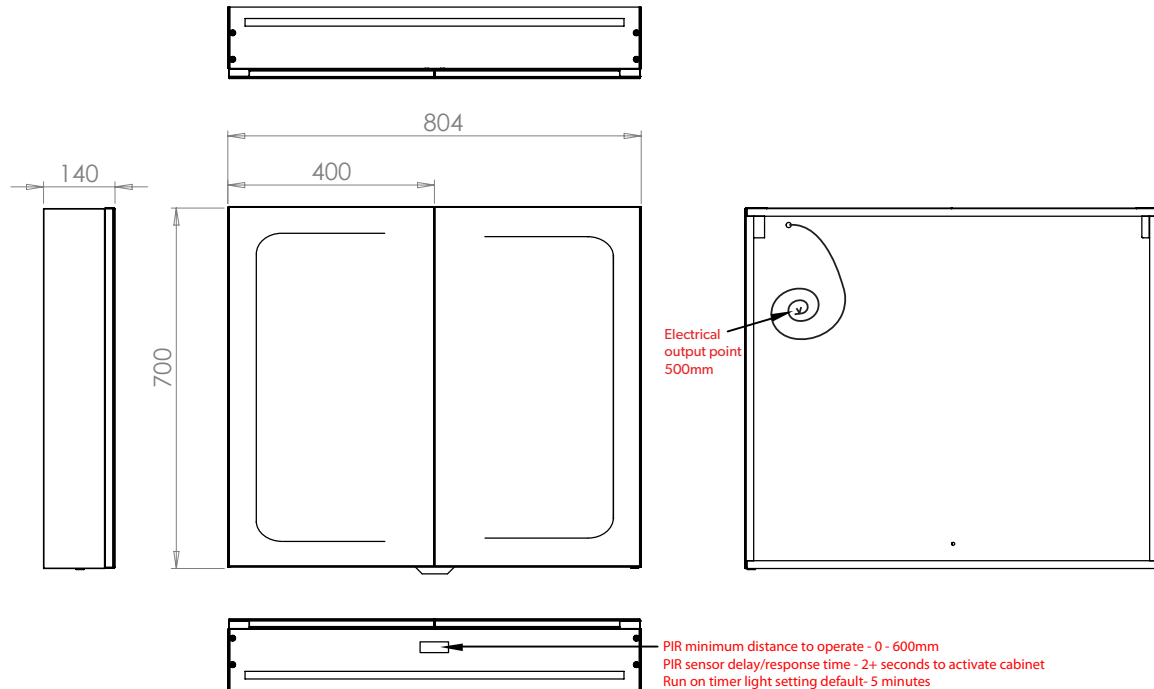

HiB recommend you receive the product before commencing with installation as all sizes and measurements are approximate.
HiB try and ensure all measurements are as accurate as possible.
In the interest of continuous product development, HiB reserves the right to alter specification as necessary. E & OE.

Vapor 80

Art no. 51600

Electrical Safety Information

HiB recommends that all electrical bathroom products should only be fitted by a suitably qualified, Part P registered electrician in accordance with current IEE regulations.

Ensure mains power supply is switched off before starting installation.

Before drilling, ensure there are no hidden cables or pipes in the wall.