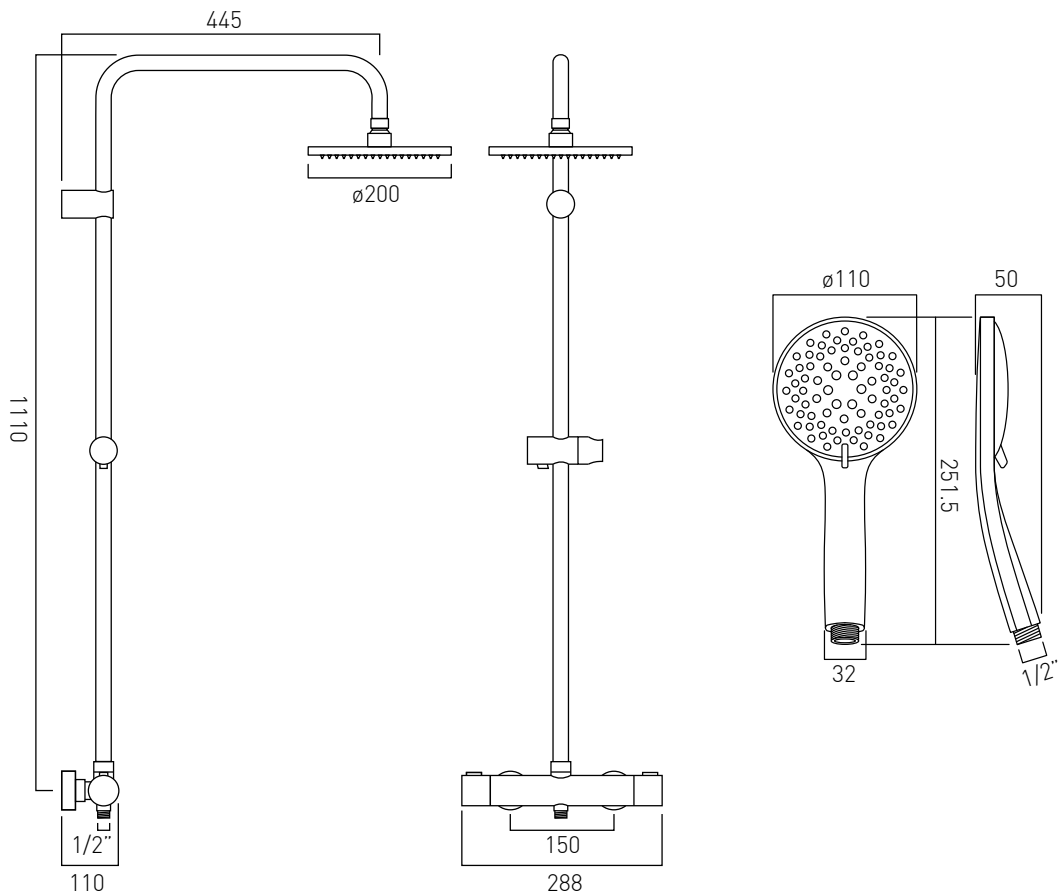

TECHNICAL DRAWING

COLLECTION: SHOWERING PACKAGES
PRODUCT CODE: VEL-149/RRKRO/ATM-CP

tel: 01934 744466
email: sales@vado.com
www.vado.com

where inspiration flows
taps | showering | accessories