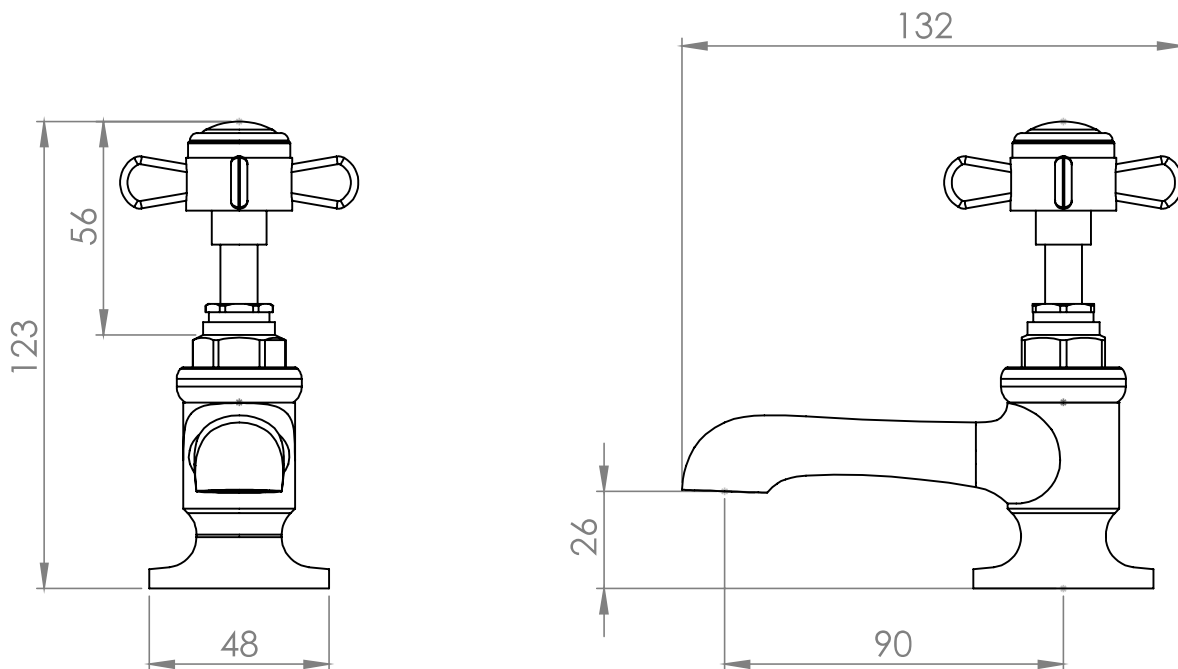

## Varsity Basin Taps - TVA70

No.	Description	Code	Fixings Included
1	Varsity Basin Taps	TVA70	YES

Min Pressure:	0.3bar
0.2bar	5.2 litres / min
0.3bar	7.3 litres / min
0.4bar	8.4 litres/min
0.5bar	9.7 litres / min
1bar	13.6 litres / min
2bar	19.0 litres / min
3bar	23.2 litres / min

### Dimensions - TVA70

Diagrams not to scale. All dimensions in mm (tolerance of +/-5mm)

\*Dimensions are subject to change, customers are advised to measure actual product before commencing installation.

### FAQs

**What is the size of the tap tail connection?** The tap tails have a standard 1/2" BSP fixing.

**What bore is the tap tail?** The tails have a 10mm internal bore.

**What length are the tap tails?** The tails are 300mm in length.