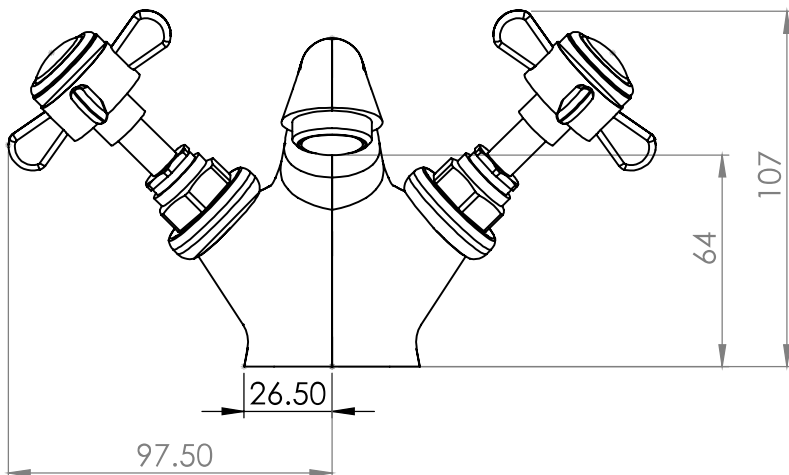

Technical Data Sheet

Varsity Basin Mixer - TVA10

TAVISTOCK
inspiring bathrooms

No.	Description	Code	Fixings Included
1	Varsity Basin Mixer	TVA10	YES

Min Pressure:	0.3bar
0.2bar	7.5 litres / min
0.3bar	9.8 litres / min
0.4bar	11.5 litres/min
0.5bar	13.2 litres / min
1bar	19.5 litres / min
2bar	27.4 litres / min
3bar	32.5 litres / min

Dimensions - TVA10

Diagrams not to scale. All dimensions in mm (tolerance of +/-5mm)

*Dimensions are subject to change, customers are advised to measure actual product before commencing installation.

FAQs

What is the size of the tap tail connection? The tap tails have a standard 1/2" BSP fixing.

What bore is the tap tail? The tails have a 10mm internal bore.

What length are the tap tails? The tails are 300mm in length.