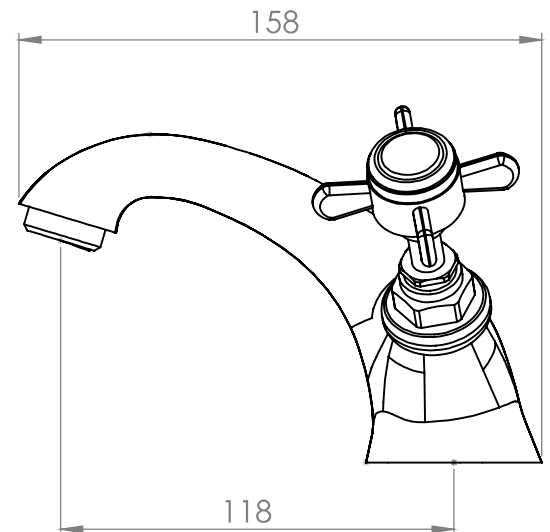

Technical Data Sheet

Varsity Basin Mixer - TVA10

TAVISTOCK
inspiring bathrooms

No.	Description	Code	Fixings Included
1	Varsity Basin Mixer	TVA10	YES

Min Pressure:	0.3bar
0.2bar	7.5 litres / min
0.3bar	9.8 litres / min
0.4bar	11.5 litres/min
0.5bar	13.2 litres / min
1bar	19.5 litres / min
2bar	27.4 litres / min
3bar	32.5 litres / min

Dimensions - TVA10

Diagrams not to scale. All dimensions in mm (tolerance of +/-5mm)

*Dimensions are subject to change, customers are advised to measure actual product before commencing installation.

FAQs

What is the size of the tap tail connection? The tap tails have a standard 1/2" BSP fixing.

What bore is the tap tail? The tails have a 10mm internal bore.

What length are the tap tails? The tails are 300mm in length.