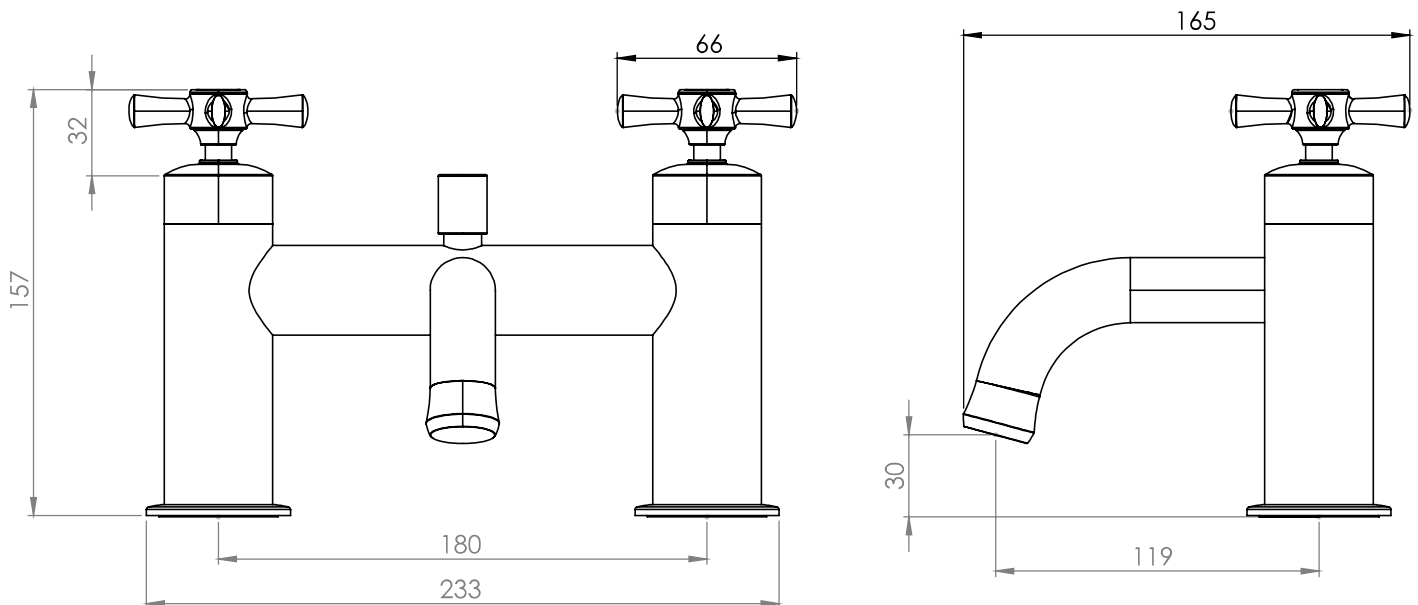

Technical Data Sheet

Cheltenham Bath Shower Mixer - TCM42

TAVISTOCK
inspiring bathrooms

No.	Description	Code	Fixings Included
1	Cheltenham Bath Shower Mixer	TCM42	YES

Min Pressure:	0.3bar
0.2bar	10.8 litres / min
0.3bar	12.9 litres / min
0.4bar	14.7 litres / min
0.5bar	16.6 litres / min
1bar	23.1 litres / min
2bar	32.0 litres / min

Dimensions - TCM42

Diagrams not to scale. All dimensions in mm (tolerance of +/-5mm)

*Dimensions are subject to change, customers are advised to measure actual product before commencing installation.

FAQs

Does the tap come fitted with an aerator? Yes.

What size plumbing fittings are needed for the threaded legs? This product will work with standard 3/4" plumbing fittings.