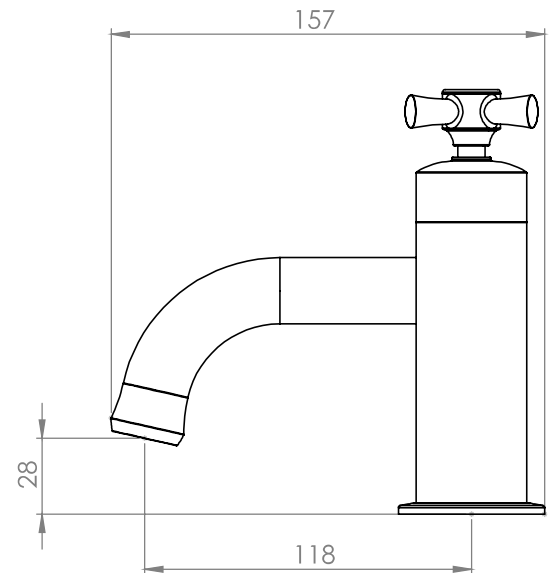

## Cheltenham Bath Filler - TCM32

**TAVISTOCK**  
inspiring bathrooms

No.	Description	Code	Fixings Included
1	Cheltenham Bath Filler	TCM32	YES

Min Pressure:	0.3bar
0.2bar	9.3 litres / min
0.3bar	11.7 litres / min
0.4bar	13.5 litres / min
0.5bar	15.1 litres / min
1bar	21.5 litres / min
2bar	30.5 litres / min

### Dimensions - TCM32

Diagrams not to scale. All dimensions in mm (tolerance of +/-5mm)

\*Dimensions are subject to change, customers are advised to measure actual product before commencing installation.

### FAQs

**Does the tap come fitted with an aerator?** Yes.

**What size plumbing fittings are needed for the threaded legs?** This product will work with standard 3/4" plumbing fittings.