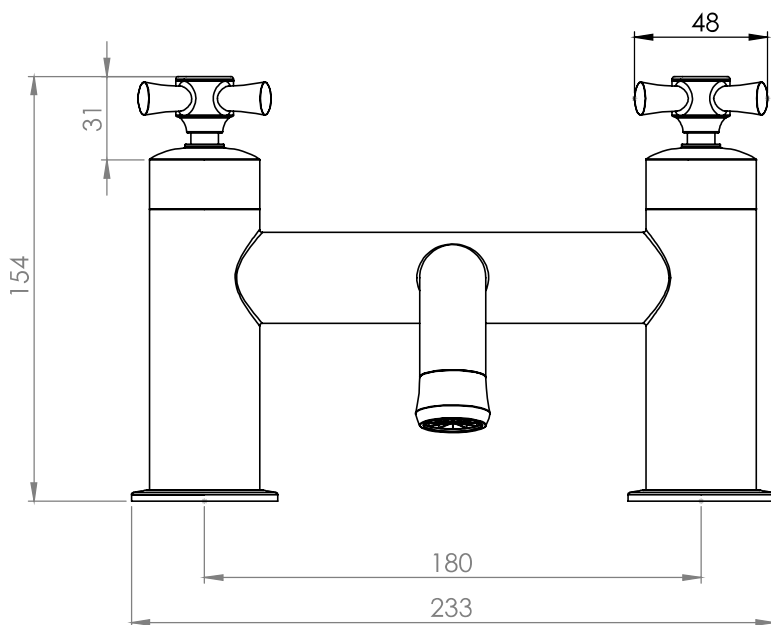

## Cheltenham Bath Filler - TCM32

**TAVISTOCK**  
inspiring bathrooms

No.	Description	Code	Fixings Included
1	Cheltenham Bath Filler	TCM32	YES

Min Pressure:	0.3bar
0.2bar	9.3 litres / min
0.3bar	11.7 litres / min
0.4bar	13.5 litres / min
0.5bar	15.1 litres / min
1bar	21.5 litres / min
2bar	30.5 litres / min

### Dimensions - TCM32

Diagrams not to scale. All dimensions in mm (tolerance of +/-5mm)

\*Dimensions are subject to change, customers are advised to measure actual product before commencing installation.

### FAQs

**Does the tap come fitted with an aerator?** Yes.

**What size plumbing fittings are needed for the threaded legs?** This product will work with standard 3/4" plumbing fittings.