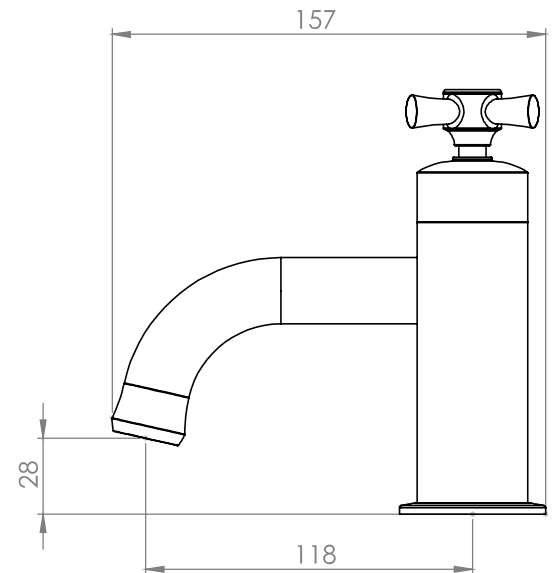

### Dimensions - TCM70

Diagrams not to scale. All dimensions in mm (tolerance of +/-5mm)

\*Dimensions are subject to change, customers are advised to measure actual product before commencing installation.

### FAQs

**What is the size of the tap tail connection?** The tap tails have a standard 1/2" BSP fixing.

**What bore is the tap tail?** The tails have a 10mm internal bore.

**What length are the tap tails?** The tails are 300mm in length.

### Dimensions - TCM32

Diagrams not to scale. All dimensions in mm (tolerance of +/-5mm)

\*Dimensions are subject to change, customers are advised to measure actual product before commencing installation.

### Dimensions - TCM42

Diagrams not to scale. All dimensions in mm (tolerance of +/-5mm)

\*Dimensions are subject to change, customers are advised to measure actual product before commencing installation.