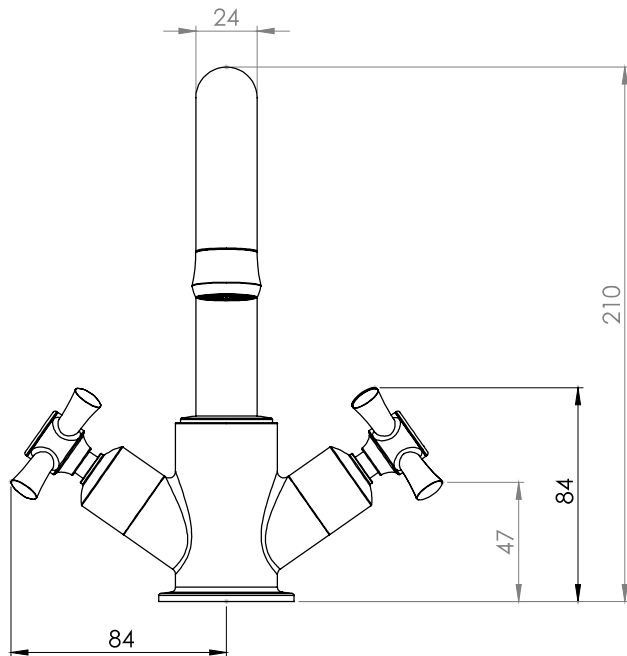

## Dimensions - TCM11

Diagrams not to scale. All dimensions in mm (tolerance of +/-5mm)

\*Dimensions are subject to change, customers are advised to measure actual product before commencing installation.

## FAQs

**What is the size of the tap tail connection?** The tap tails have a standard 1/2" BSP fixing.

**What bore is the tap tail?** The tails have a 10mm internal bore.

**What length are the tap tails?** The tails are 300mm in length.

### Dimensions - TCM70

Diagrams not to scale. All dimensions in mm (tolerance of +/-5mm)

\*Dimensions are subject to change, customers are advised to measure actual product before commencing installation.

### FAQs

**What is the size of the tap tail connection?** The tap tails have a standard 1/2" BSP fixing.

**What bore is the tap tail?** The tails have a 10mm internal bore.

**What length are the tap tails?** The tails are 300mm in length.