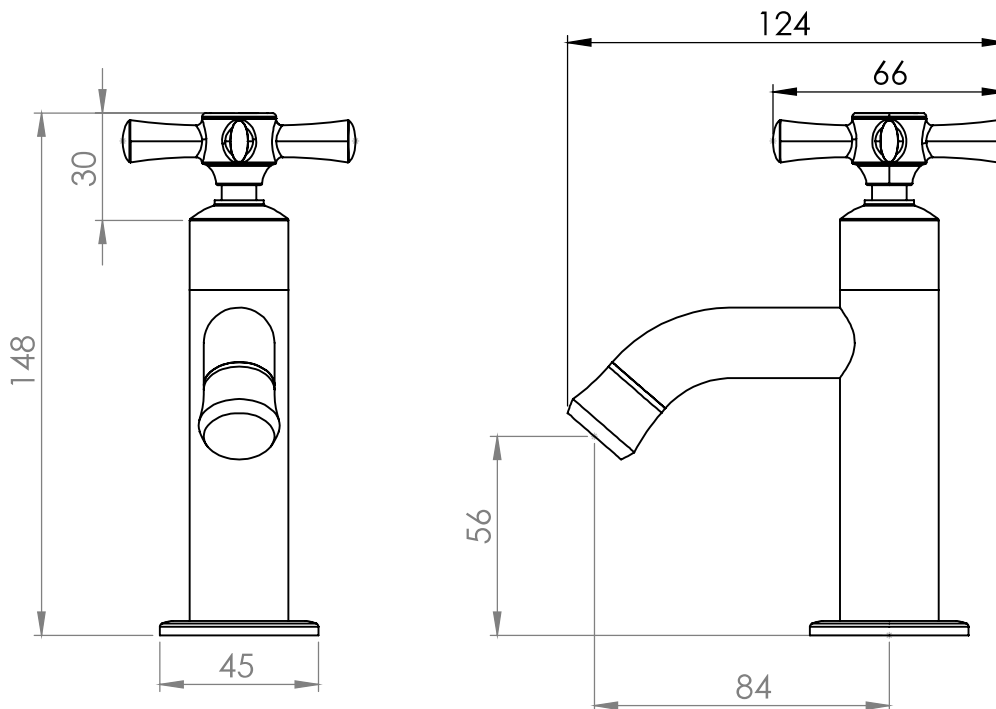

## Cheltenham Basin Taps - TCM70

**TAVISTOCK**  
inspiring bathrooms

No.	Description	Code	Fixings Included
1	Cheltenham Basin Taps	TCM70	YES

Min Pressure:	0.3bar
0.2bar	5.2 litres / min
0.3bar	7.3 litres / min
0.4bar	8.4 litres/min
0.5bar	9.7 litres / min
1bar	13.6 litres / min
2bar	19.0 litres / min
3bar	23.2 litres / min

### Dimensions - TCM70

Diagrams not to scale. All dimensions in mm (tolerance of +/-5mm)

\*Dimensions are subject to change, customers are advised to measure actual product before commencing installation.

### FAQs

**What is the size of the tap tail connection?** The tap tails have a standard 1/2" BSP fixing.

**What bore is the tap tail?** The tails have a 10mm internal bore.

**What length are the tap tails?** The tails are 300mm in length.

### Dimensions - TCM32

Diagrams not to scale. All dimensions in mm (tolerance of +/-5mm)

\*Dimensions are subject to change, customers are advised to measure actual product before commencing installation.