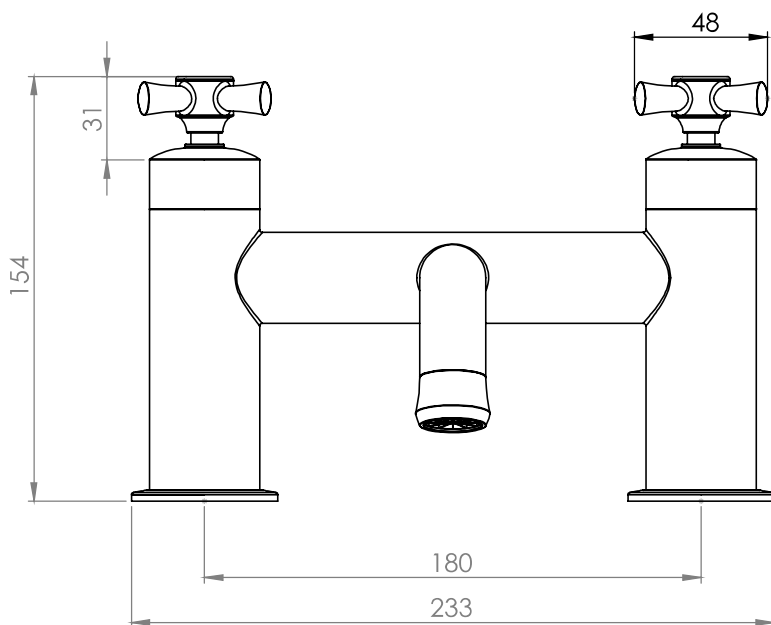

### Dimensions - TCM70

Diagrams not to scale. All dimensions in mm (tolerance of +/-5mm)

\*Dimensions are subject to change, customers are advised to measure actual product before commencing installation.

### FAQs

**What is the size of the tap tail connection?** The tap tails have a standard 1/2" BSP fixing.

**What bore is the tap tail?** The tails have a 10mm internal bore.

**What length are the tap tails?** The tails are 300mm in length.

### Dimensions - TCM32

Diagrams not to scale. All dimensions in mm (tolerance of +/-5mm)

\*Dimensions are subject to change, customers are advised to measure actual product before commencing installation.

### Dimensions - TCM42

Diagrams not to scale. All dimensions in mm (tolerance of +/-5mm)

\*Dimensions are subject to change, customers are advised to measure actual product before commencing installation.