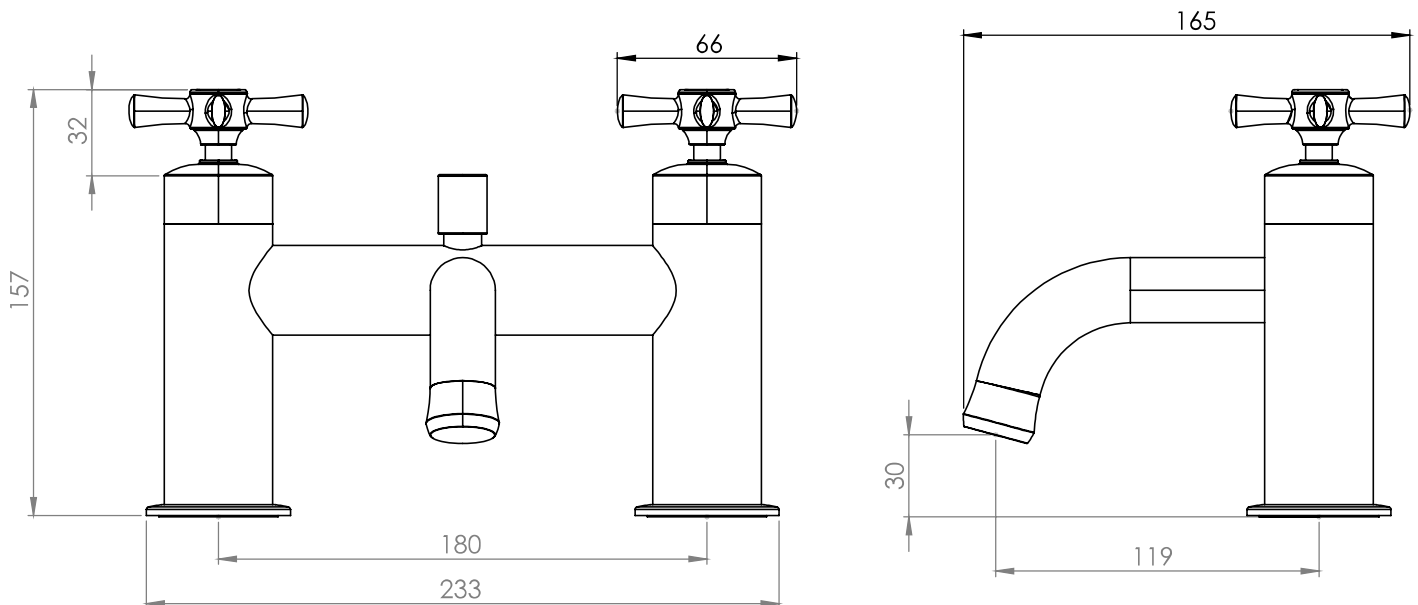

### Dimensions - TCM32

Diagrams not to scale. All dimensions in mm (tolerance of +/-5mm)

\*Dimensions are subject to change, customers are advised to measure actual product before commencing installation.

### Dimensions - TCM42

Diagrams not to scale. All dimensions in mm (tolerance of +/-5mm)

\*Dimensions are subject to change, customers are advised to measure actual product before commencing installation.

### FAQs

**Does the tap come fitted with an aerator?** Yes.

**What size plumbing fittings are needed for the threaded legs?** This product will work with standard 3/4" plumbing fittings.