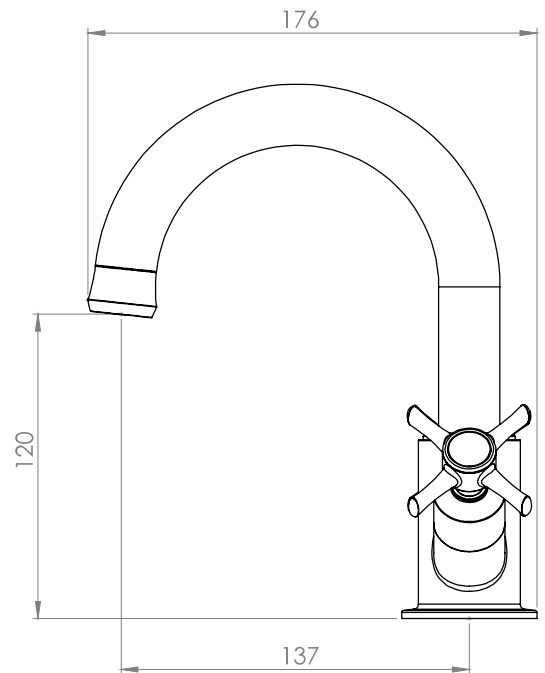

## Dimensions - TCM11

Diagrams not to scale. All dimensions in mm (tolerance of +/-5mm)

\*Dimensions are subject to change, customers are advised to measure actual product before commencing installation.

## FAQs

**What is the size of the tap tail connection?** The tap tails have a standard 1/2" BSP fixing.

**What bore is the tap tail?** The tails have a 10mm internal bore.

**What length are the tap tails?** The tails are 300mm in length.

### Dimensions - TCM70

Diagrams not to scale. All dimensions in mm (tolerance of +/-5mm)

\*Dimensions are subject to change, customers are advised to measure actual product before commencing installation.

### Dimensions - TCM32

Diagrams not to scale. All dimensions in mm (tolerance of +/-5mm)

\*Dimensions are subject to change, customers are advised to measure actual product before commencing installation.