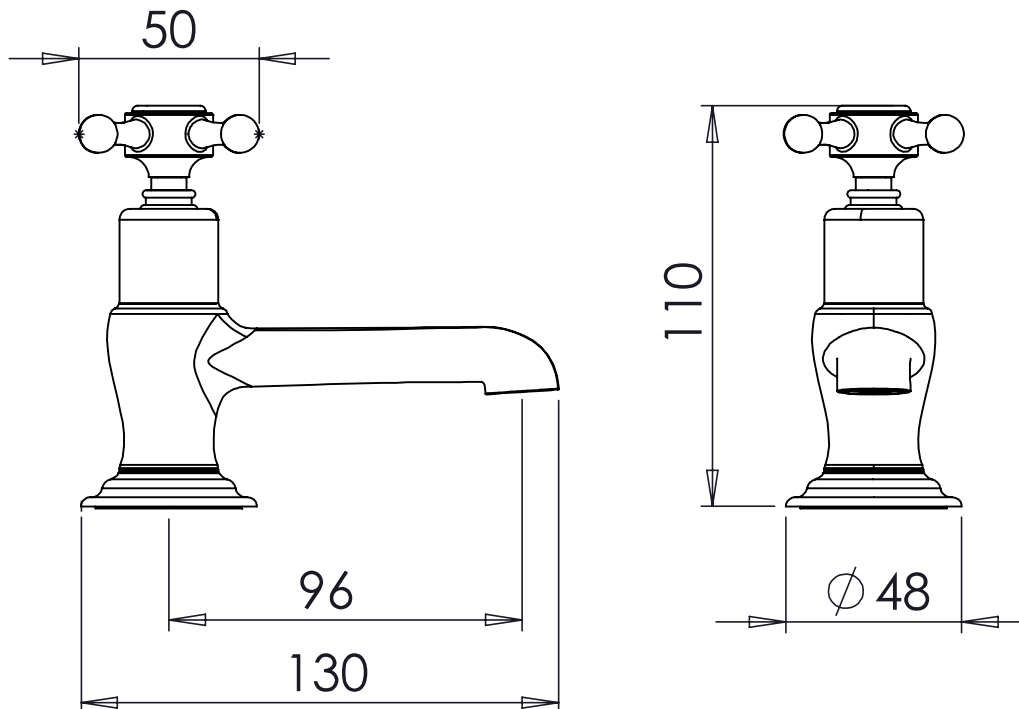

Technical Data Sheet

Ashmore Basin Taps (Pair) - TAM70

TAVISTOCK
inspiring bathrooms

No.	Description	Code	Fixings Included
1	Ashmore Basin Taps (Pair)	TAM70	YES

Min Pressure:	0.2bar
0.2bar	5 litres / min
0.3bar	6 litres / min
0.4bar	7 litres / min
0.5bar	8 litres / min
1bar	11 litres / min
2bar	16 litres / min

Dimensions:

Diagrams not to scale. All dimensions in mm (tolerance of +/-5mm)

*Dimensions are subject to change, customers are advised to measure actual product before commencing installation.

FAQs

What is the size of the tap threaded connection? The threaded inlet is 1/2" BSP