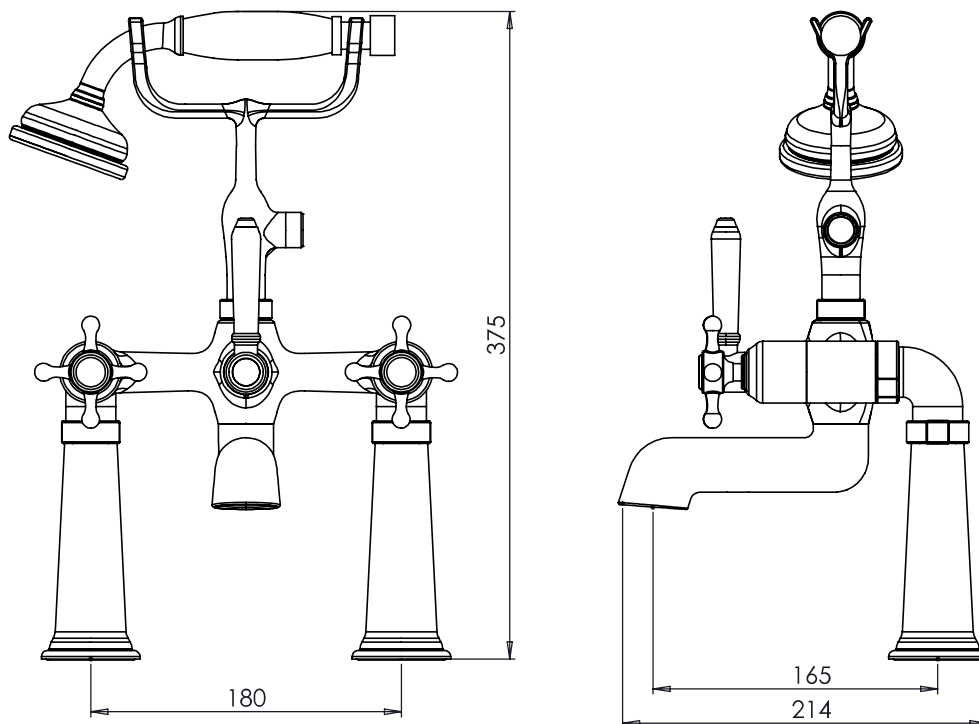

# Technical Data Sheet

Ashmore Pillar Mounted Bath Shower Mixer - TAM42

**TAVISTOCK**  
inspiring bathrooms

No.	Description	Code	Fixings Included
1	Ashmore Pillar Mounted Bath Shower Mixer	TAM42	YES

Min Pressure:	0.2bar
0.2bar	10 litres / min
0.3bar	13 litres / min
0.4bar	15 litres / min
0.5bar	17 litres / min
1bar	25 litres / min
2bar	35 litres / min

## Dimensions:

Diagrams not to scale. All dimensions in mm (tolerance of +/-5mm)

\*Dimensions are subject to change, customers are advised to measure actual product before commencing installation.

## FAQs

**What is the size of the bath filler threaded connection?** The threaded connectors have a standard 3/4" BSP fixing.