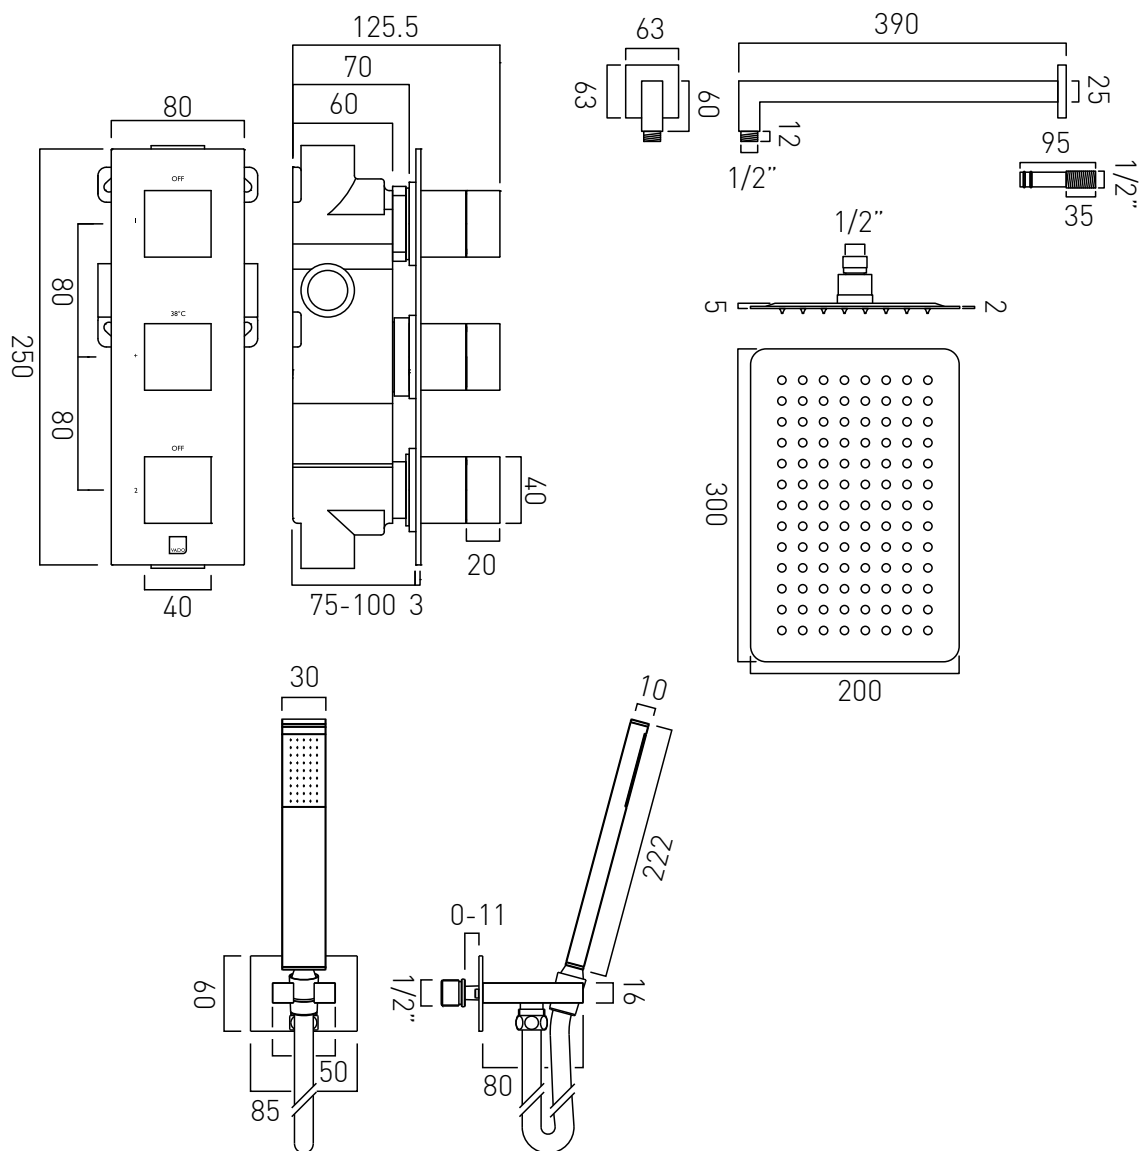

TECHNICAL DRAWING

COLLECTION: SHOWERING PACKAGES

PRODUCT CODE: TAB-1743/NOT-CP

tel: 01934 744466
email: sales@vado.com
www.vado.com

where inspiration flows
taps | showering | accessories