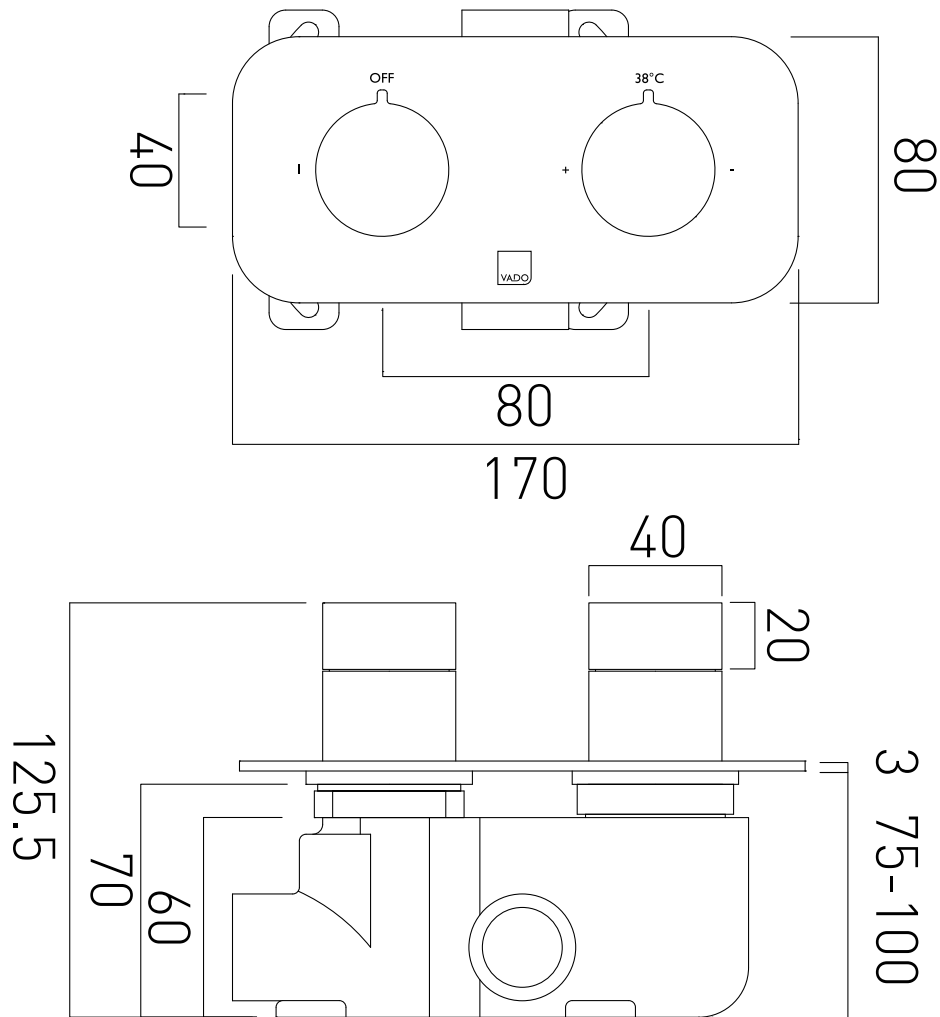

TECHNICAL DRAWING

COLLECTION: ALTITUDE SHOWERS
PRODUCT CODE: TAB-148-H-ALT-C/P

tel: 01934 744466
email: sales@vado.com
www.vado.com

where inspiration flows
taps | showering | accessories