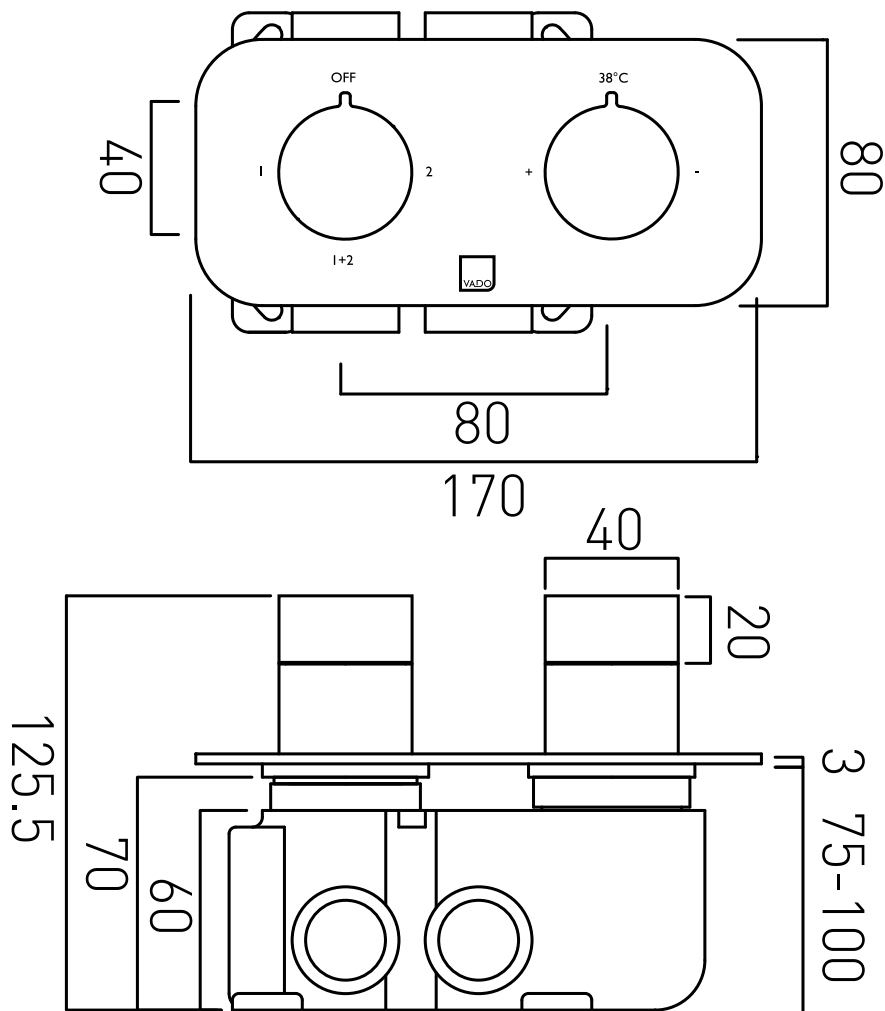

TECHNICAL DRAWING

COLLECTION: ALTITUDE SHOWERS

PRODUCT CODE: TAB-148/2-H-ALT-C/P

tel: 01934 744466
email: sales@vado.com
www.vado.com

where inspiration flows
taps | showering | accessories