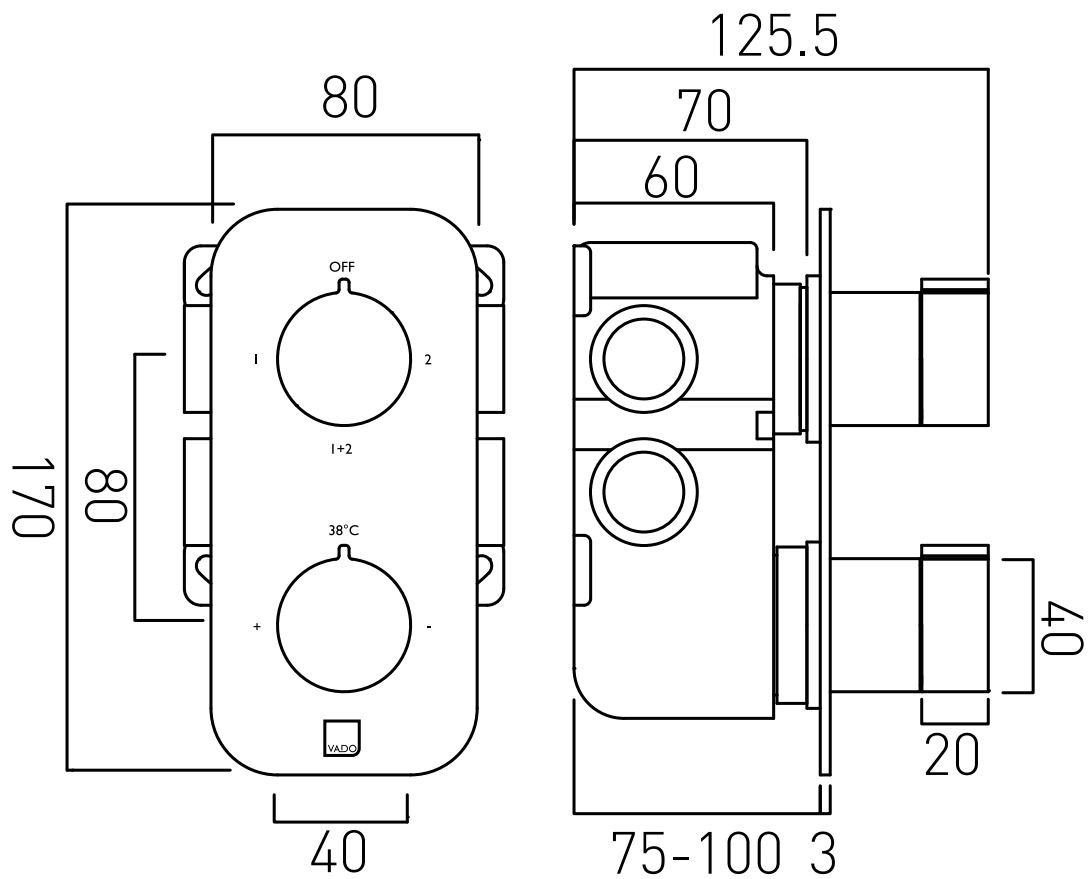

# TECHNICAL DRAWING

**COLLECTION:** ALTITUDE SHOWERS  
**PRODUCT CODE:** TAB-148/2-ALT-C/P

tel: 01934 744466  
email: sales@vado.com  
www.vado.com

**where inspiration flows**  
taps | showering | accessories