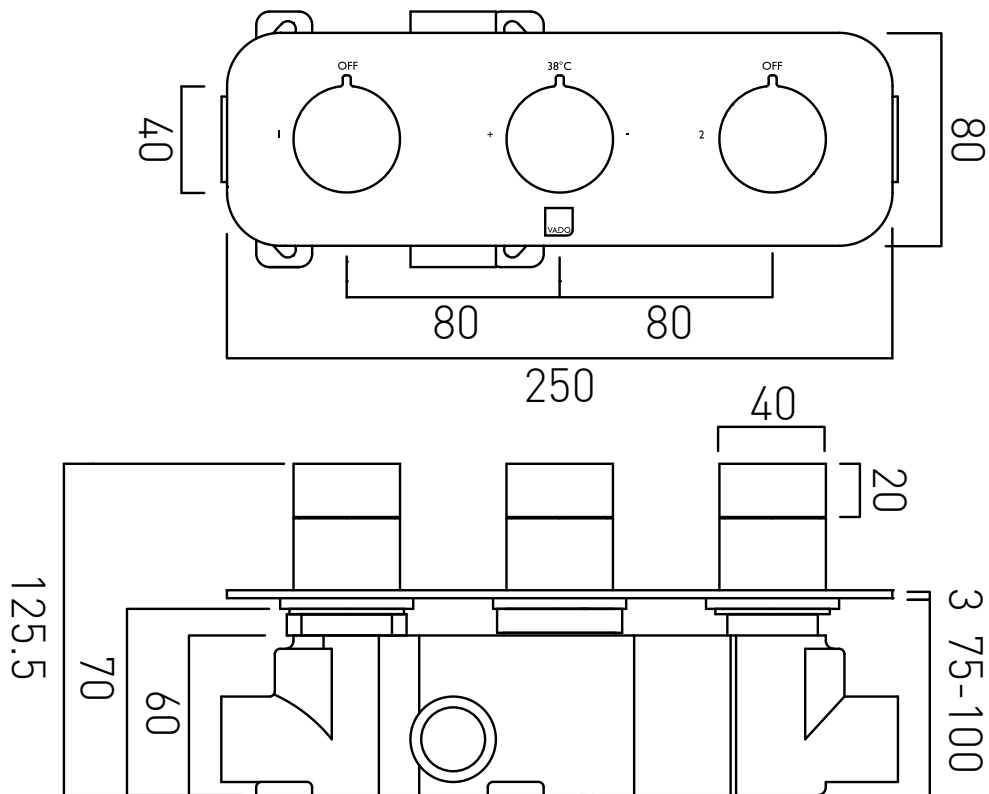

TECHNICAL DRAWING

COLLECTION: ALTITUDE SHOWERS

PRODUCT CODE: TAB-128/2-H-ALT-C/P

tel: 01934 744466
email: sales@vado.com
www.vado.com

where inspiration flows
taps | showering | accessories