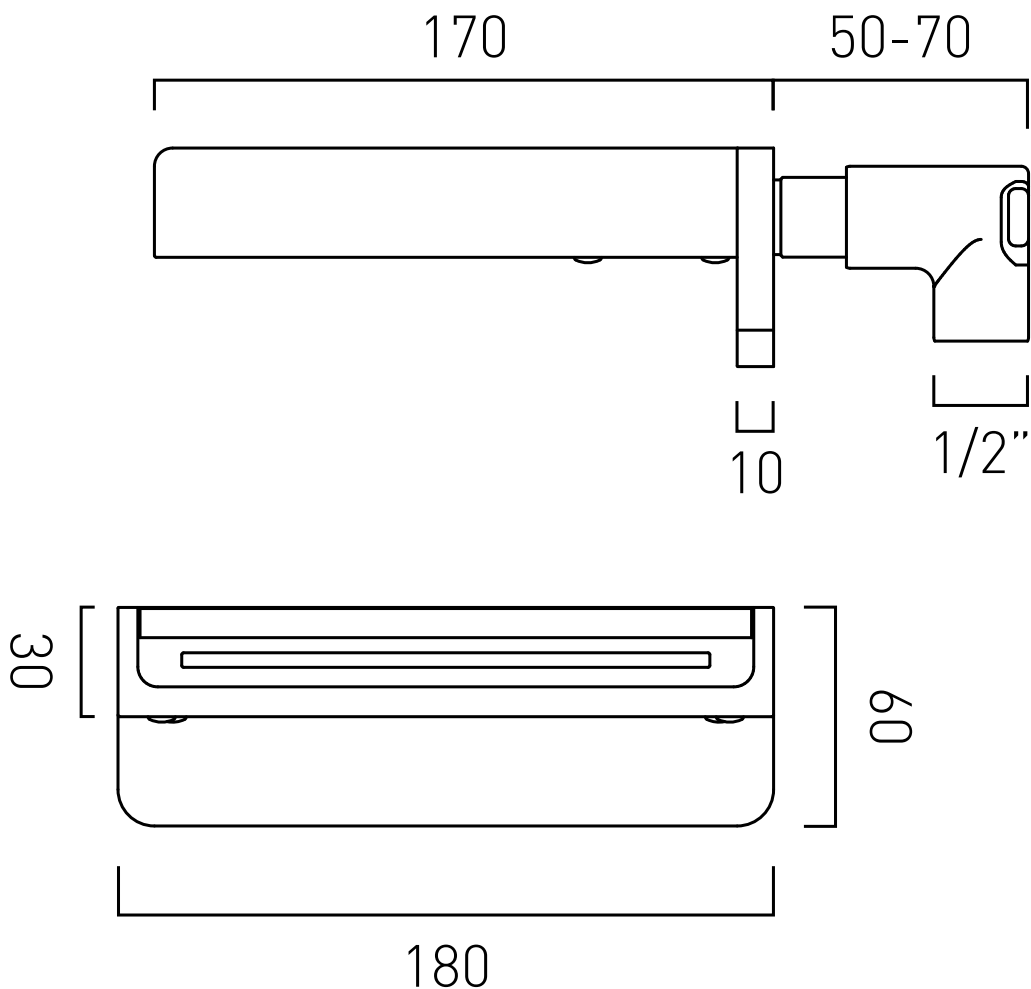

TECHNICAL DRAWING

COLLECTION: SYNERGIE

PRODUCT CODE: SYN-240/W-C/P

tel: 01934 744466
email: sales@vado.com
www.vado.com

where inspiration flows
taps | showering | accessories