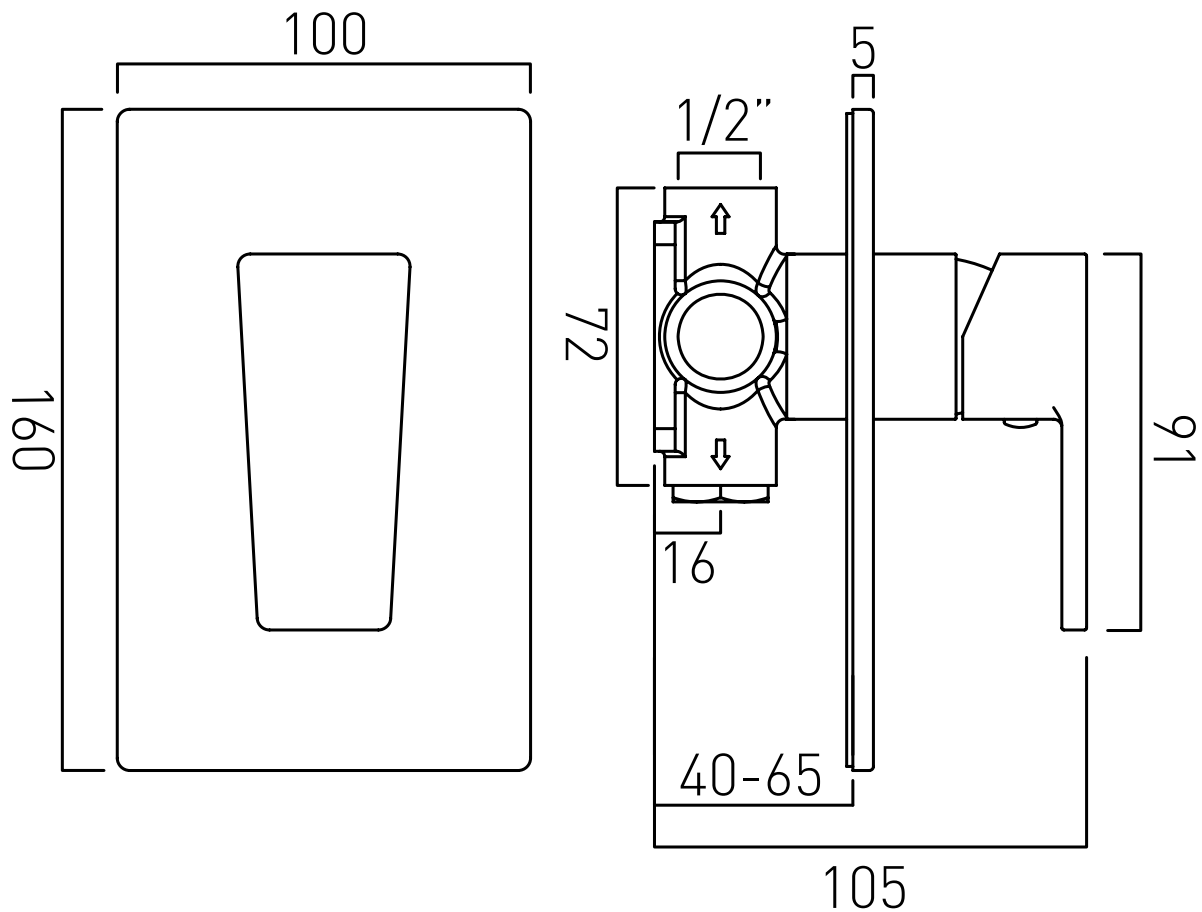

# TECHNICAL DRAWING

**COLLECTION:** MANUAL VALVES  
**PRODUCT CODE:** SYN-145A-C/P

tel: 01934 744466  
email: sales@vado.com  
www.vado.com

**where inspiration flows**  
taps | showering | accessories