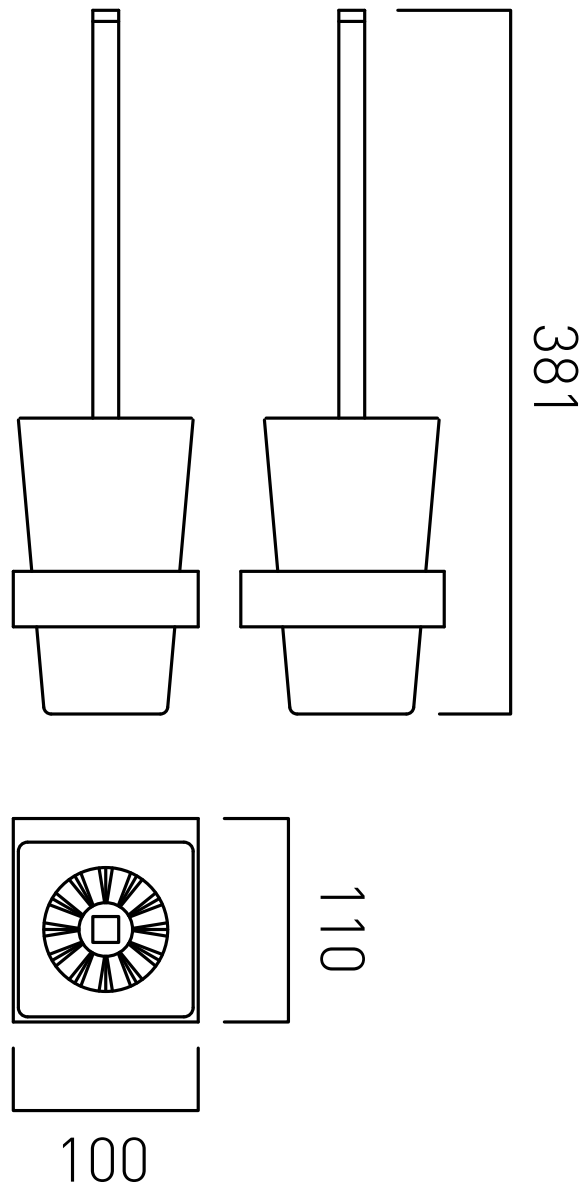

TECHNICAL DRAWING

COLLECTION: SHAMA

PRODUCT CODE: SHA-188-C/P

tel: 01934 744466
email: sales@vado.com
www.vado.com

where inspiration flows
taps | showering | accessories