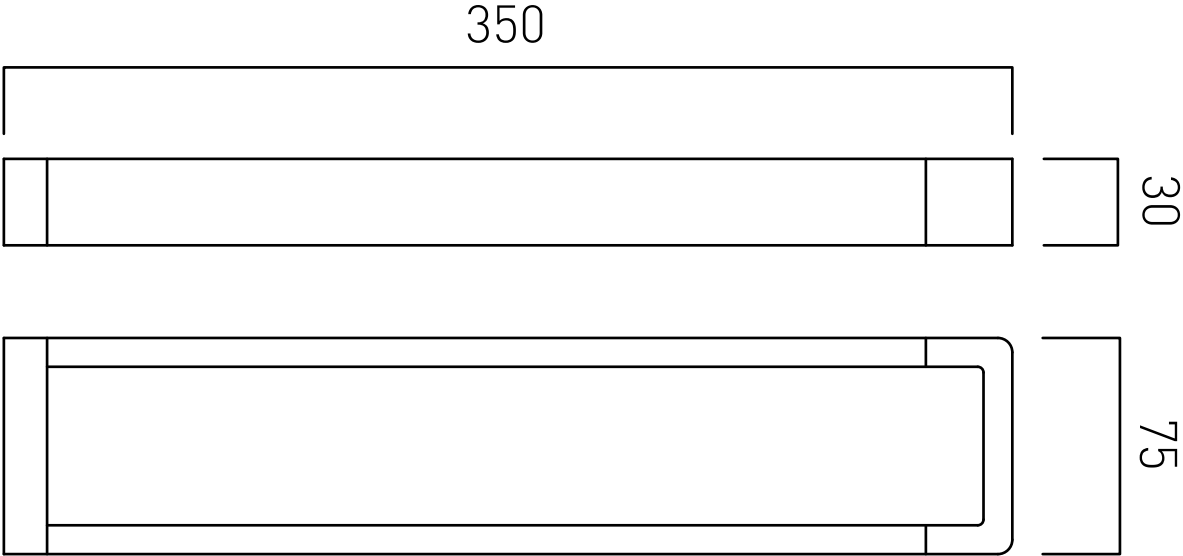

TECHNICAL DRAWING

COLLECTION: SHAMA

PRODUCT CODE: SHA-184B-C/P

tel: 01934 744466
email: sales@vado.com
www.vado.com

where inspiration flows
taps | showering | accessories