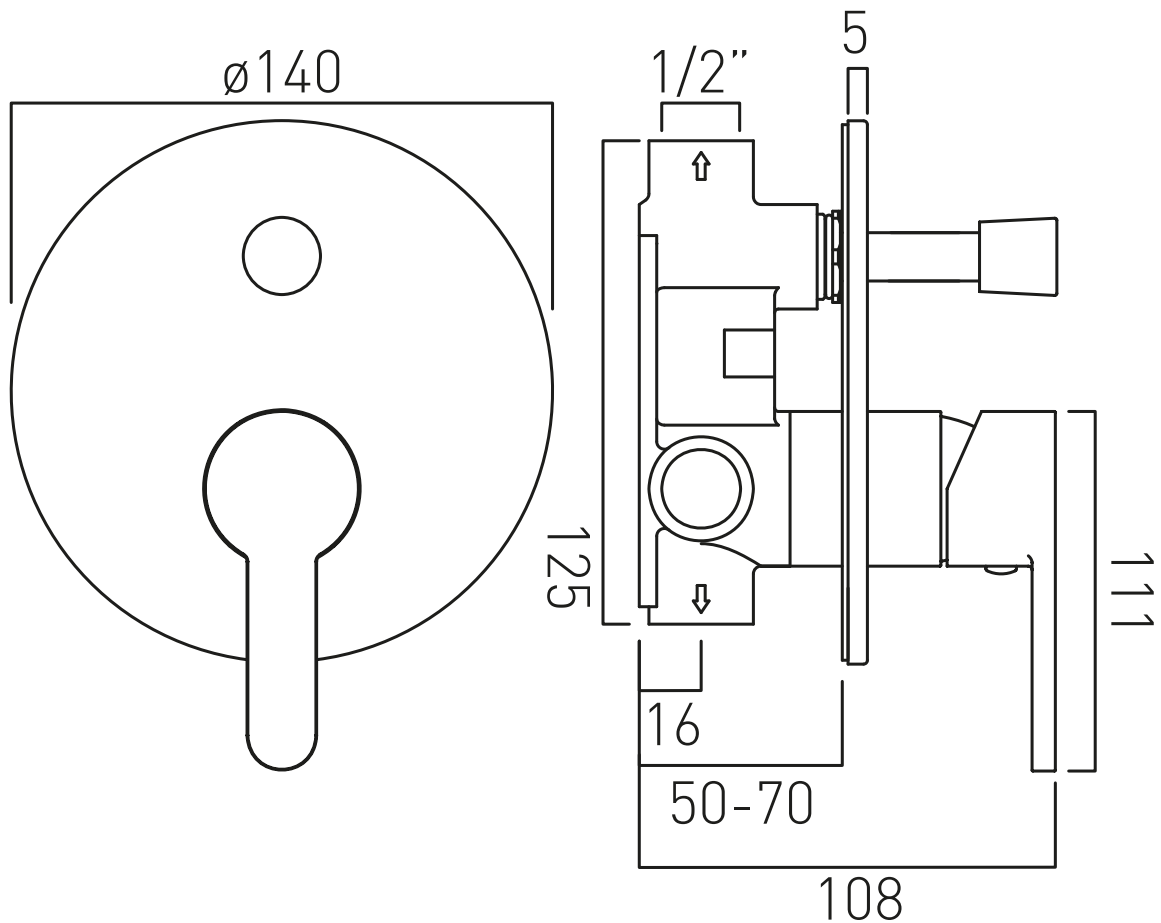

TECHNICAL DRAWING

COLLECTION: MANUAL VALVES
PRODUCT CODE: SEN-147A-C/P

tel: 01934 744466
email: sales@vado.com
www.vado.com

where inspiration flows
taps | showering | accessories