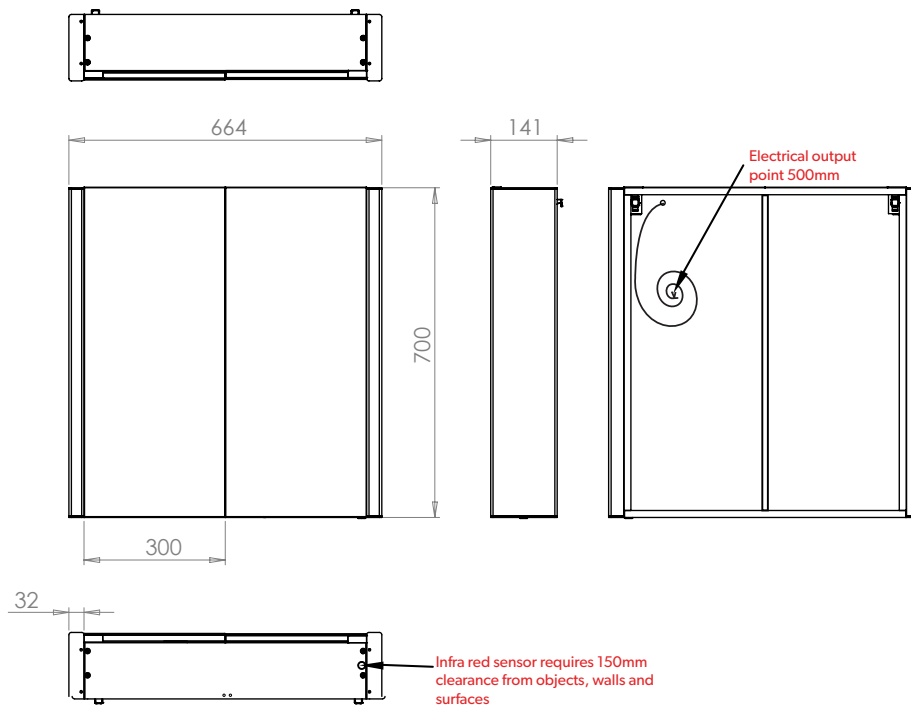

Paragon 60

Art no. 51900

Electrical Safety Information

HiB recommends that all electrical bathroom products should only be fitted by a suitably qualified, Part P registered electrician in accordance with current IEE regulations.

Ensure mains power supply is switched off before starting installation.

Before drilling, ensure there are no hidden cables or pipes in the wall.