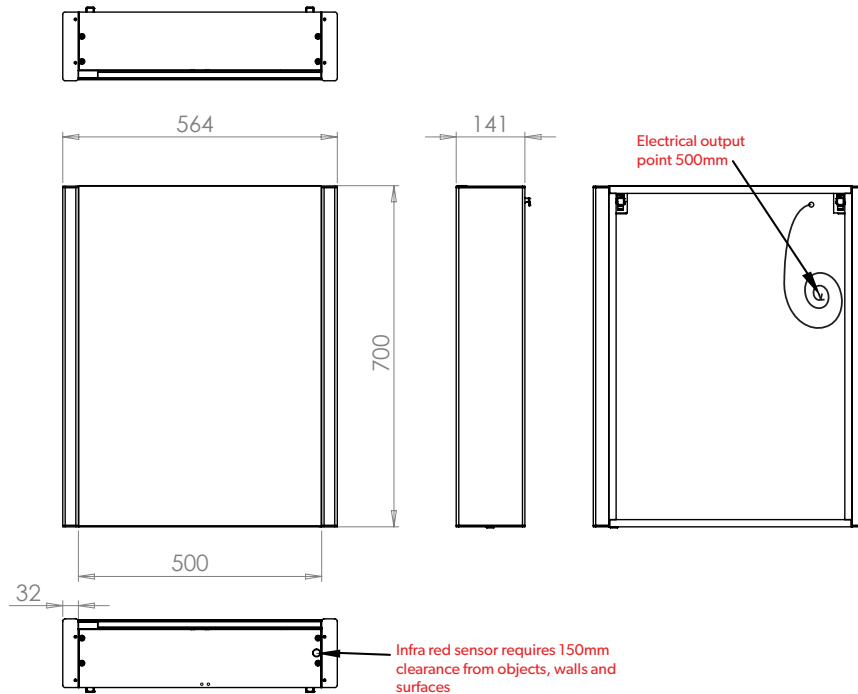

HiB recommend you receive the product before commencing with installation as all sizes and measurements are approximate.
HiB try and ensure all measurements are as accurate as possible.
In the interest of continuous product development, HiB reserves the right to alter specification as necessary. E & OE.

Paragon 50

Art no. 51800